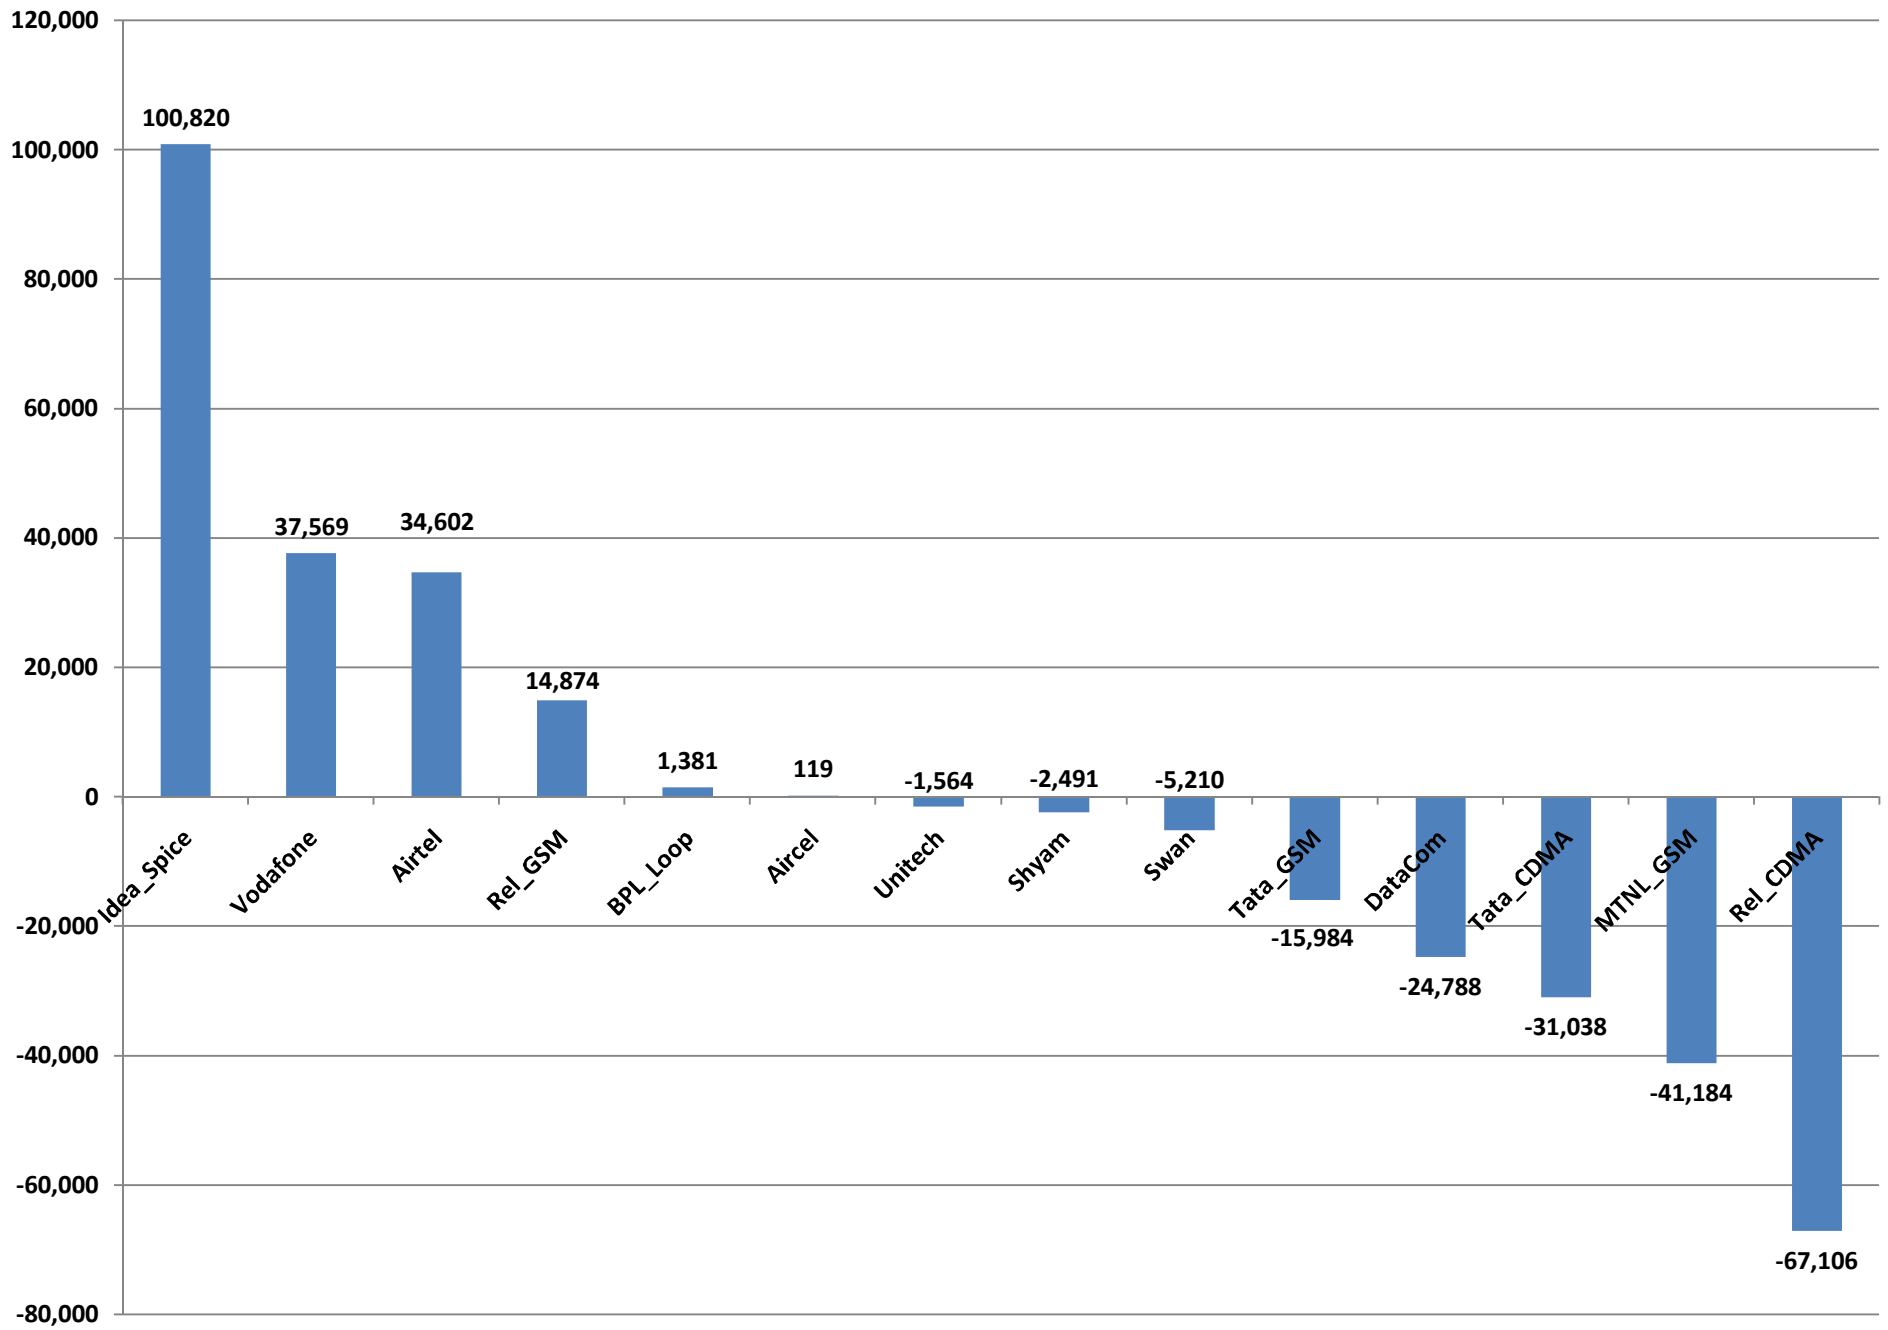

Mumbai MNP Status as on 30.11.2011