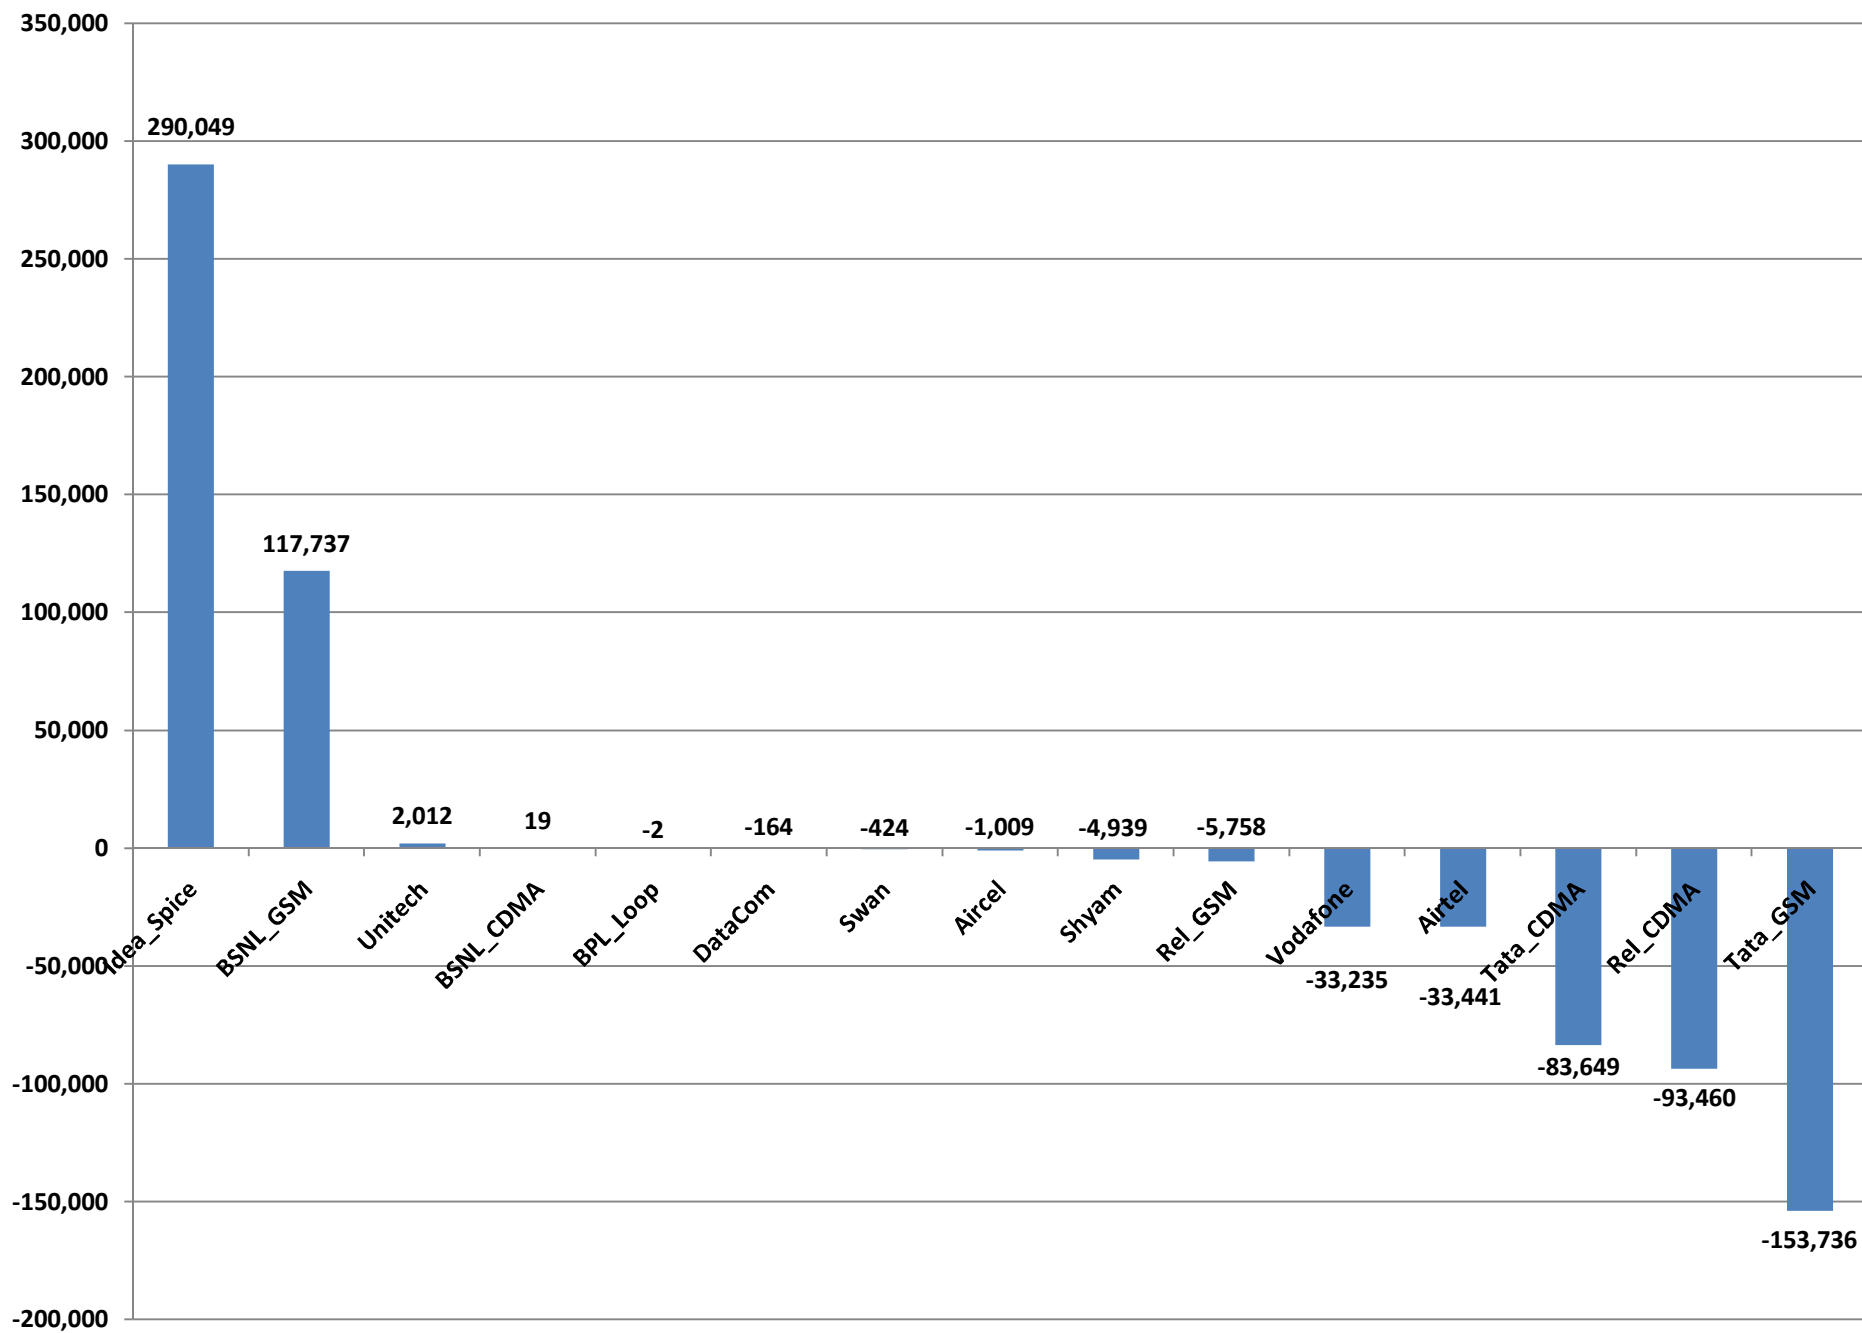

Andhra Pradesh MNP Status as on 30.11.2011