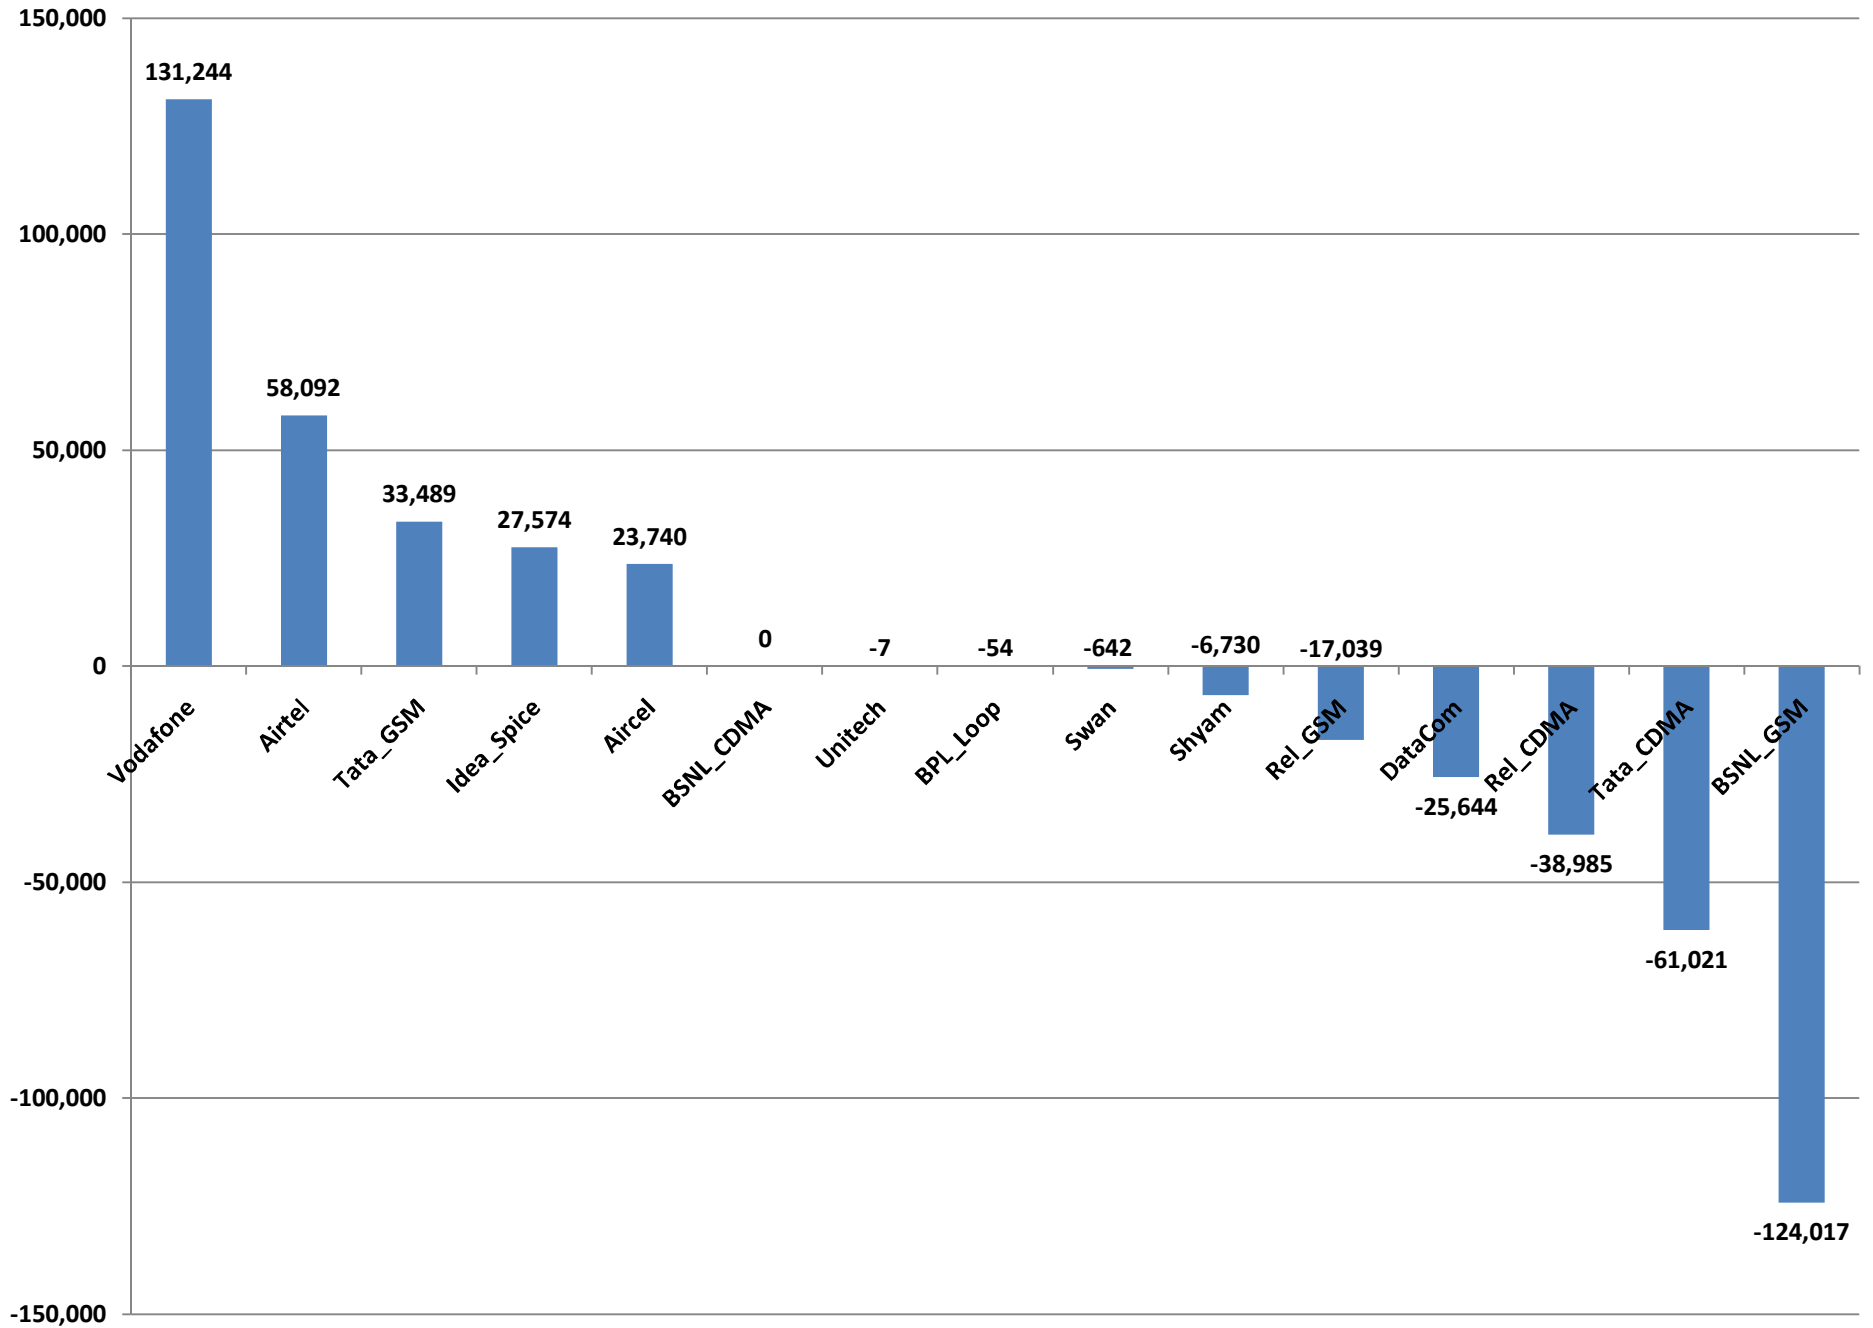

Haryana MNP Status as on 30.11.2011