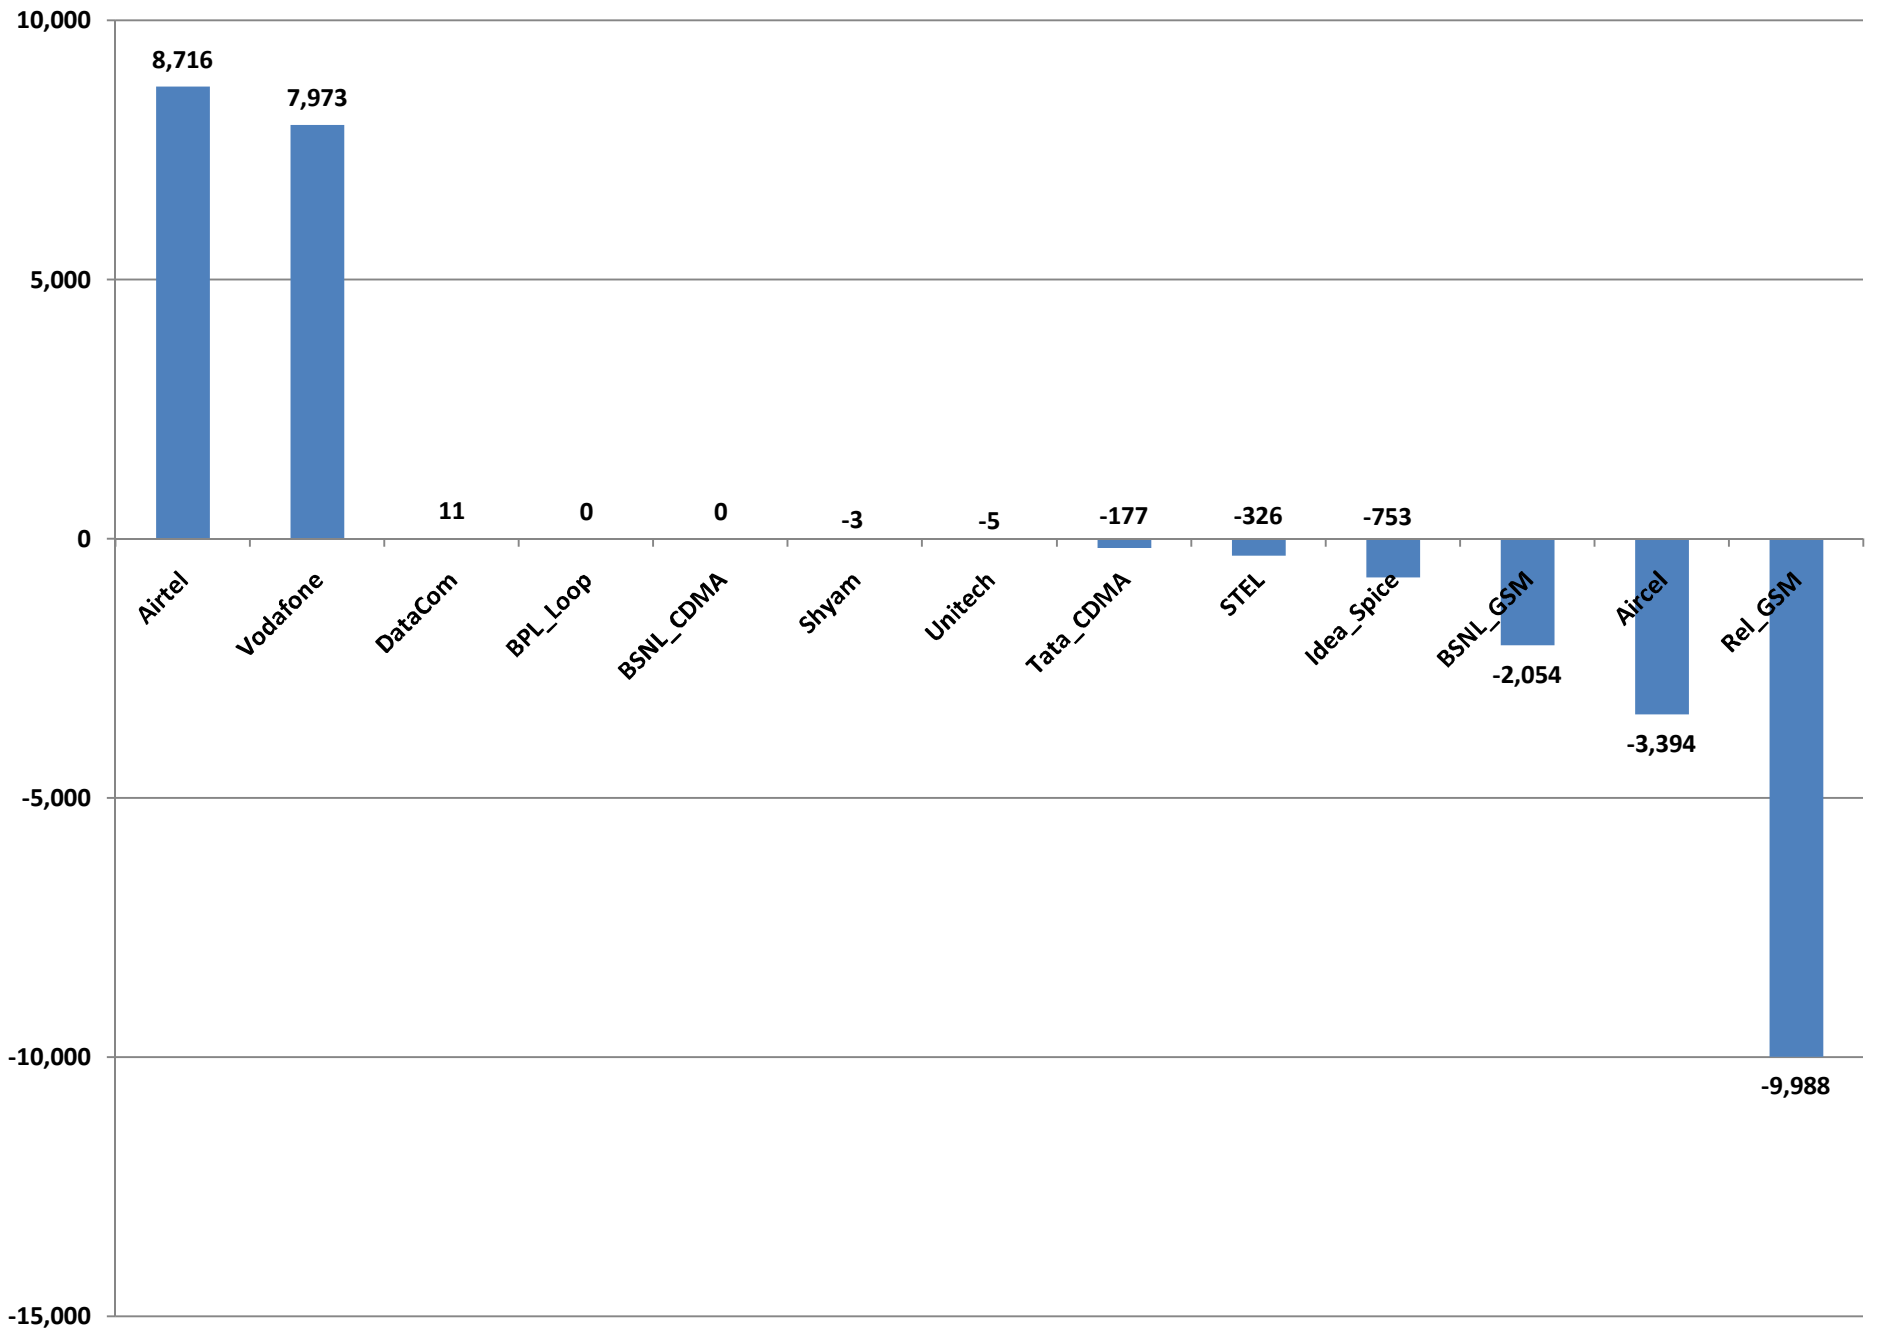

Assam MNP Status as on 30.11.2011