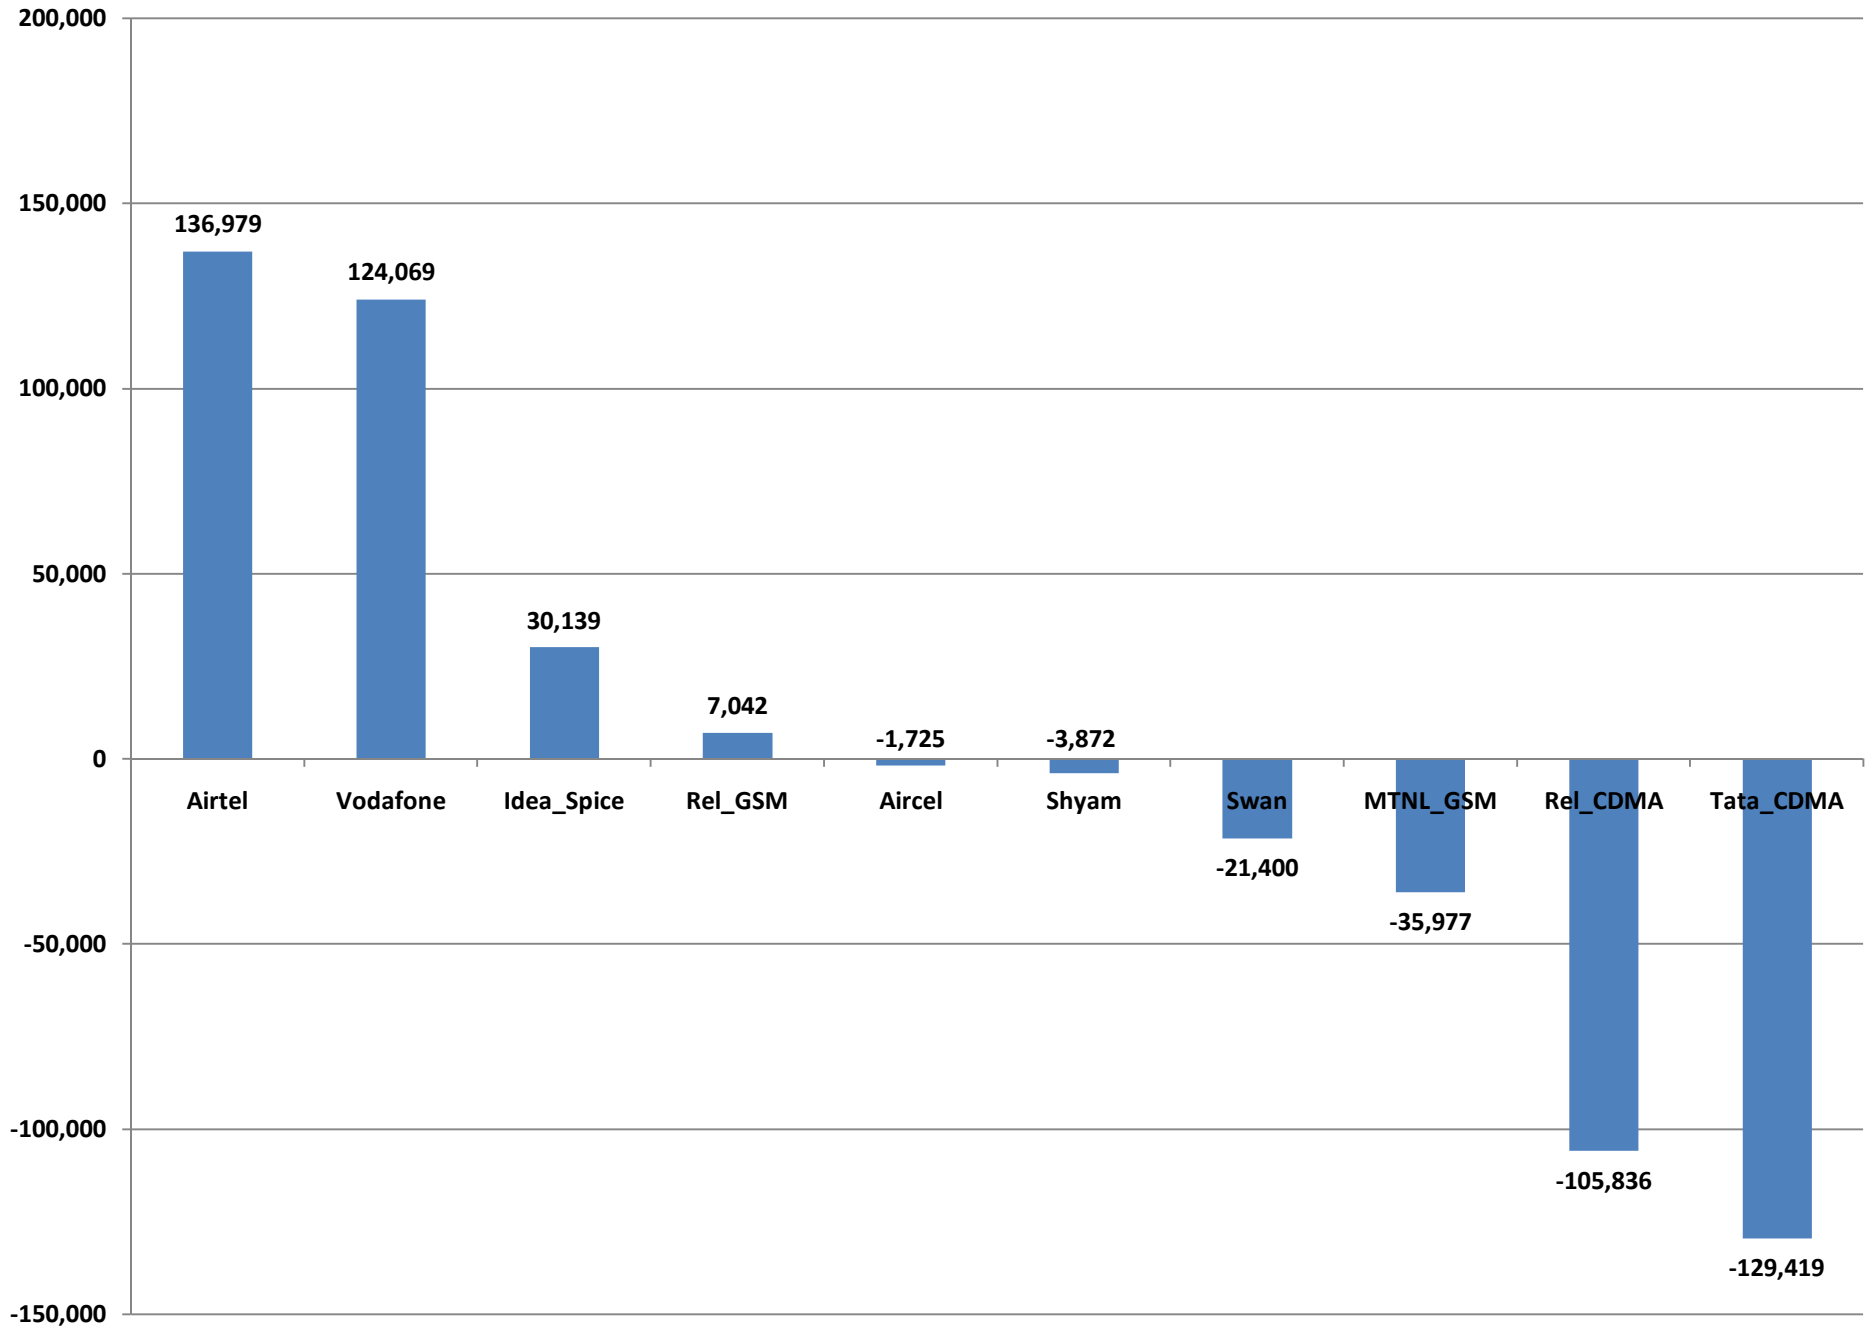

Delhi MNP Status as on 30.11.2011