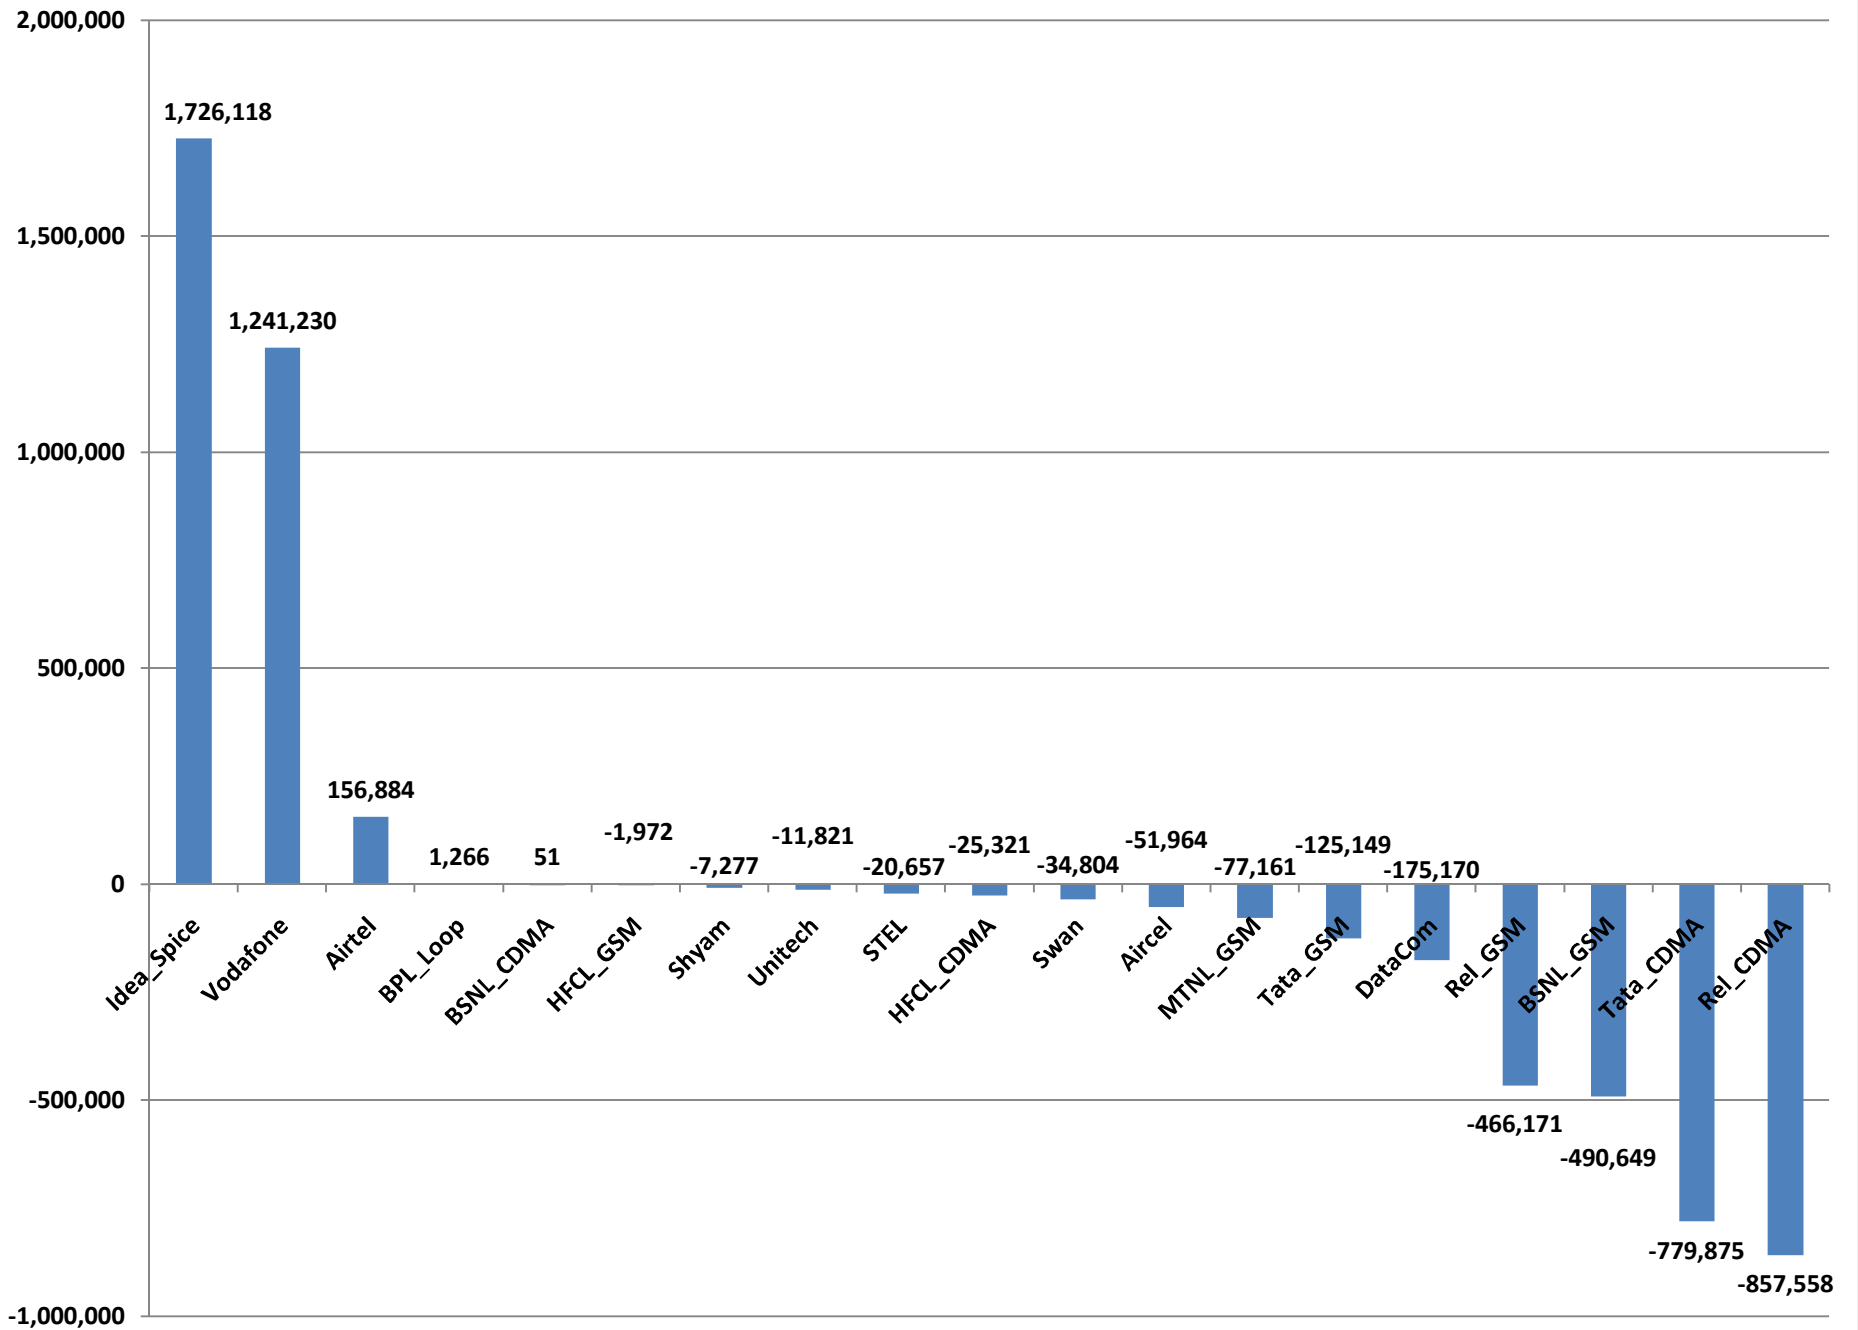

# Pan India All Operator MNP Status (Cumulative) as on 30.11.2011