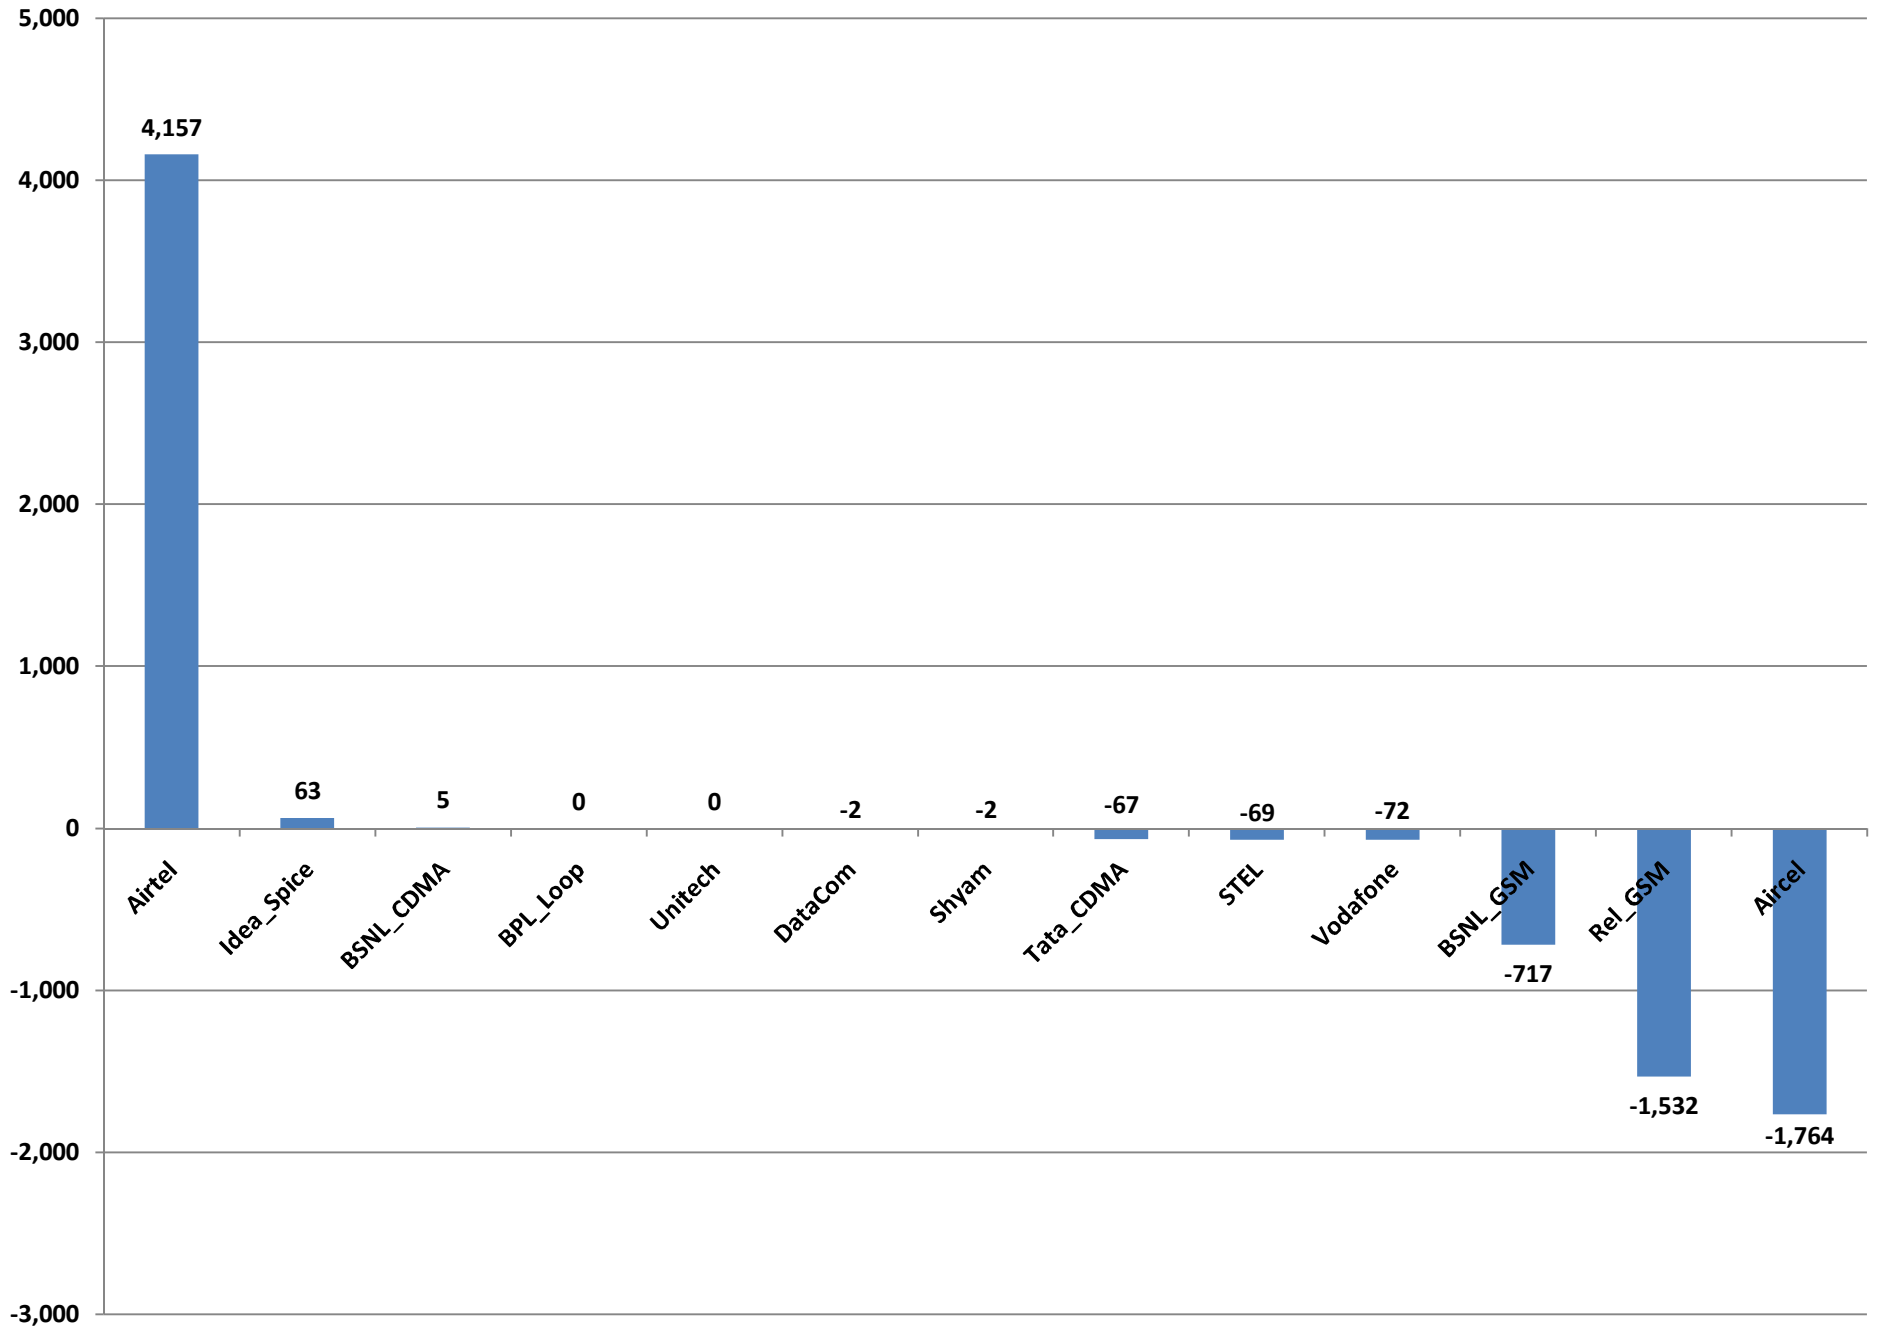

NE-I + NE-II MNP Status as on 30.11.2011