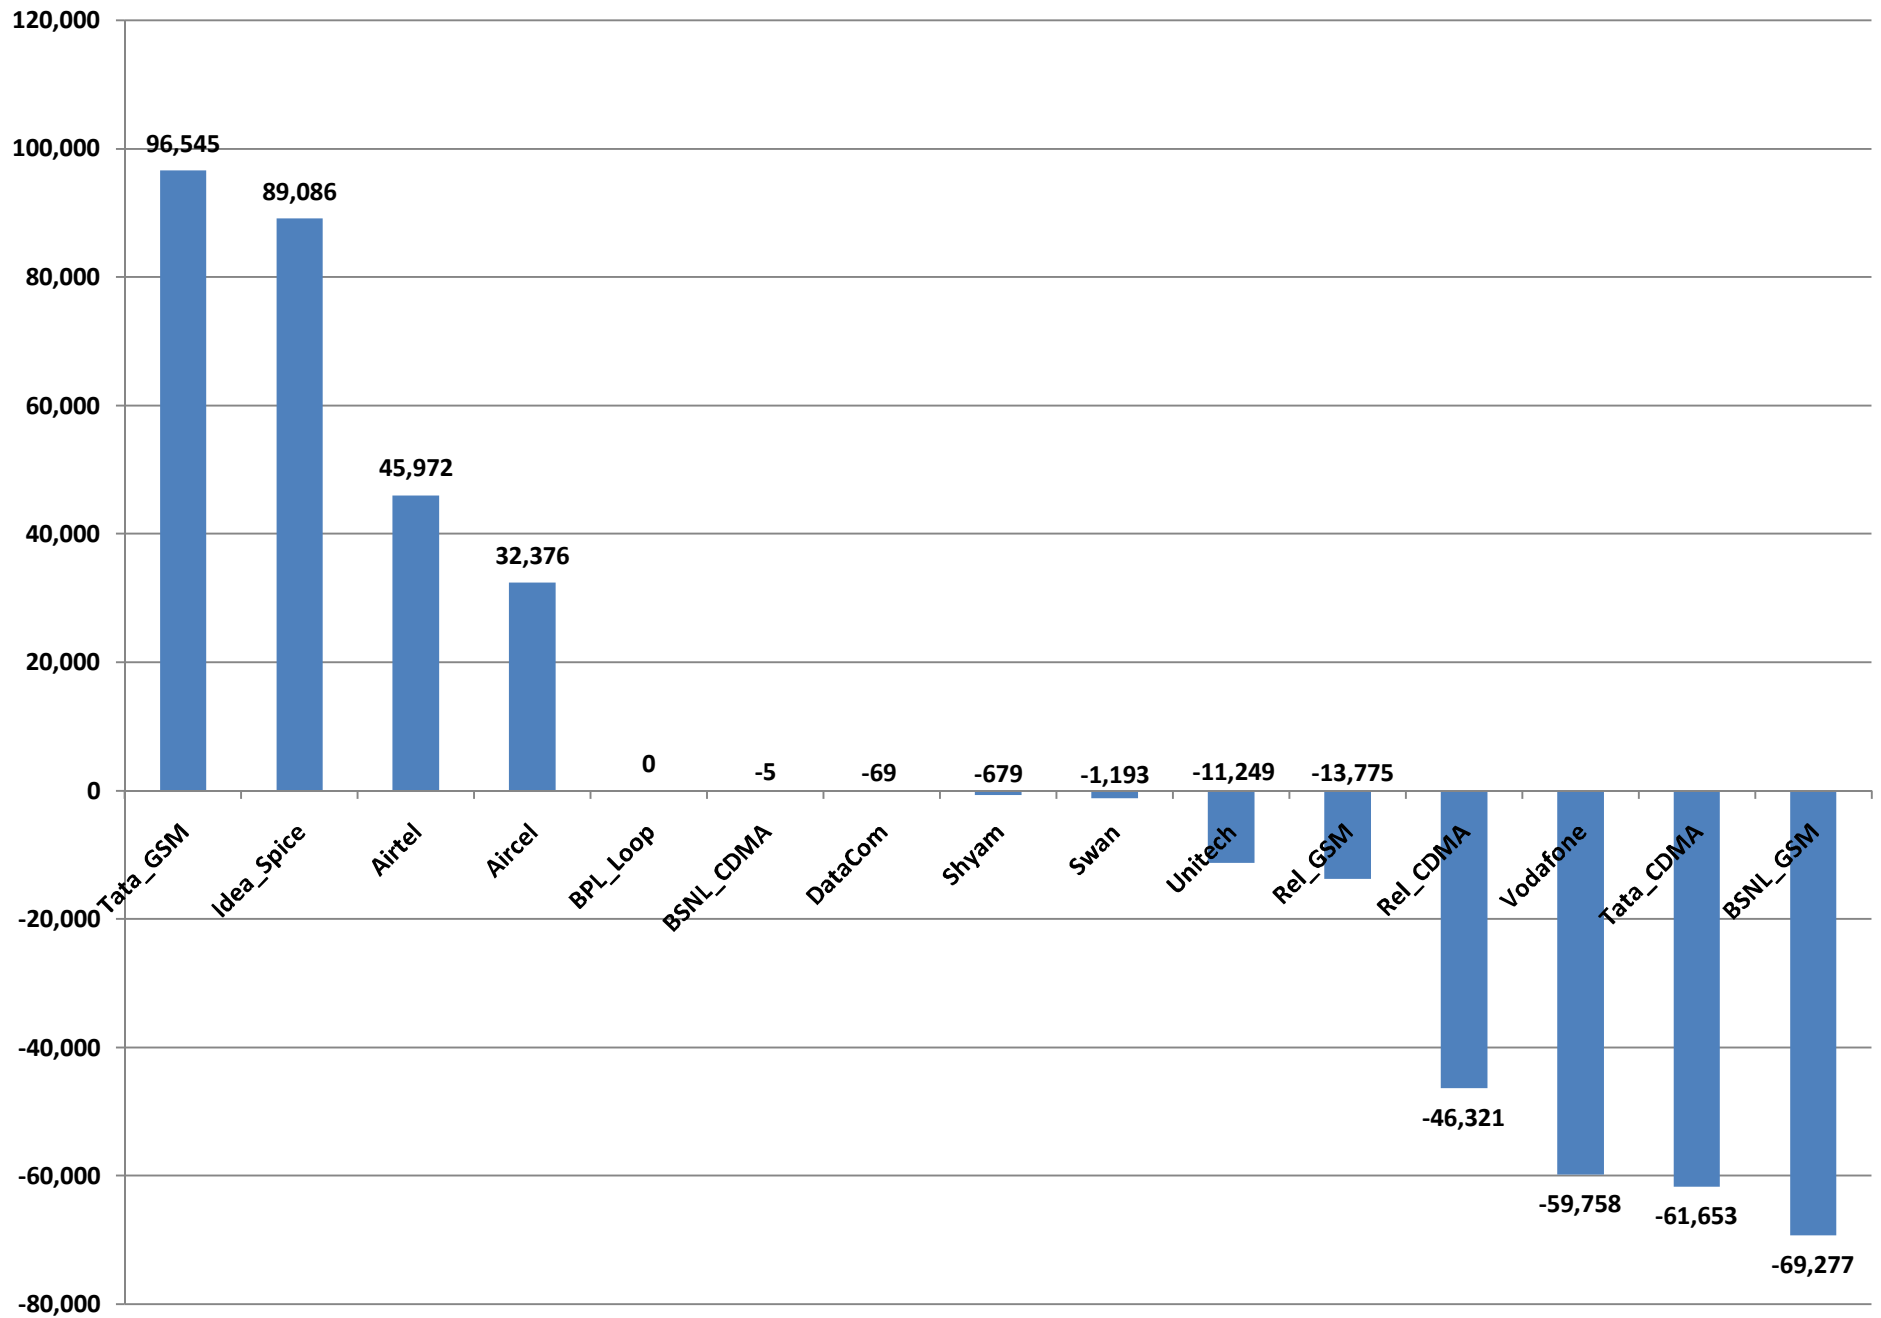

UP (West) + Uttaranchal MNP Status as on 30.11.2011