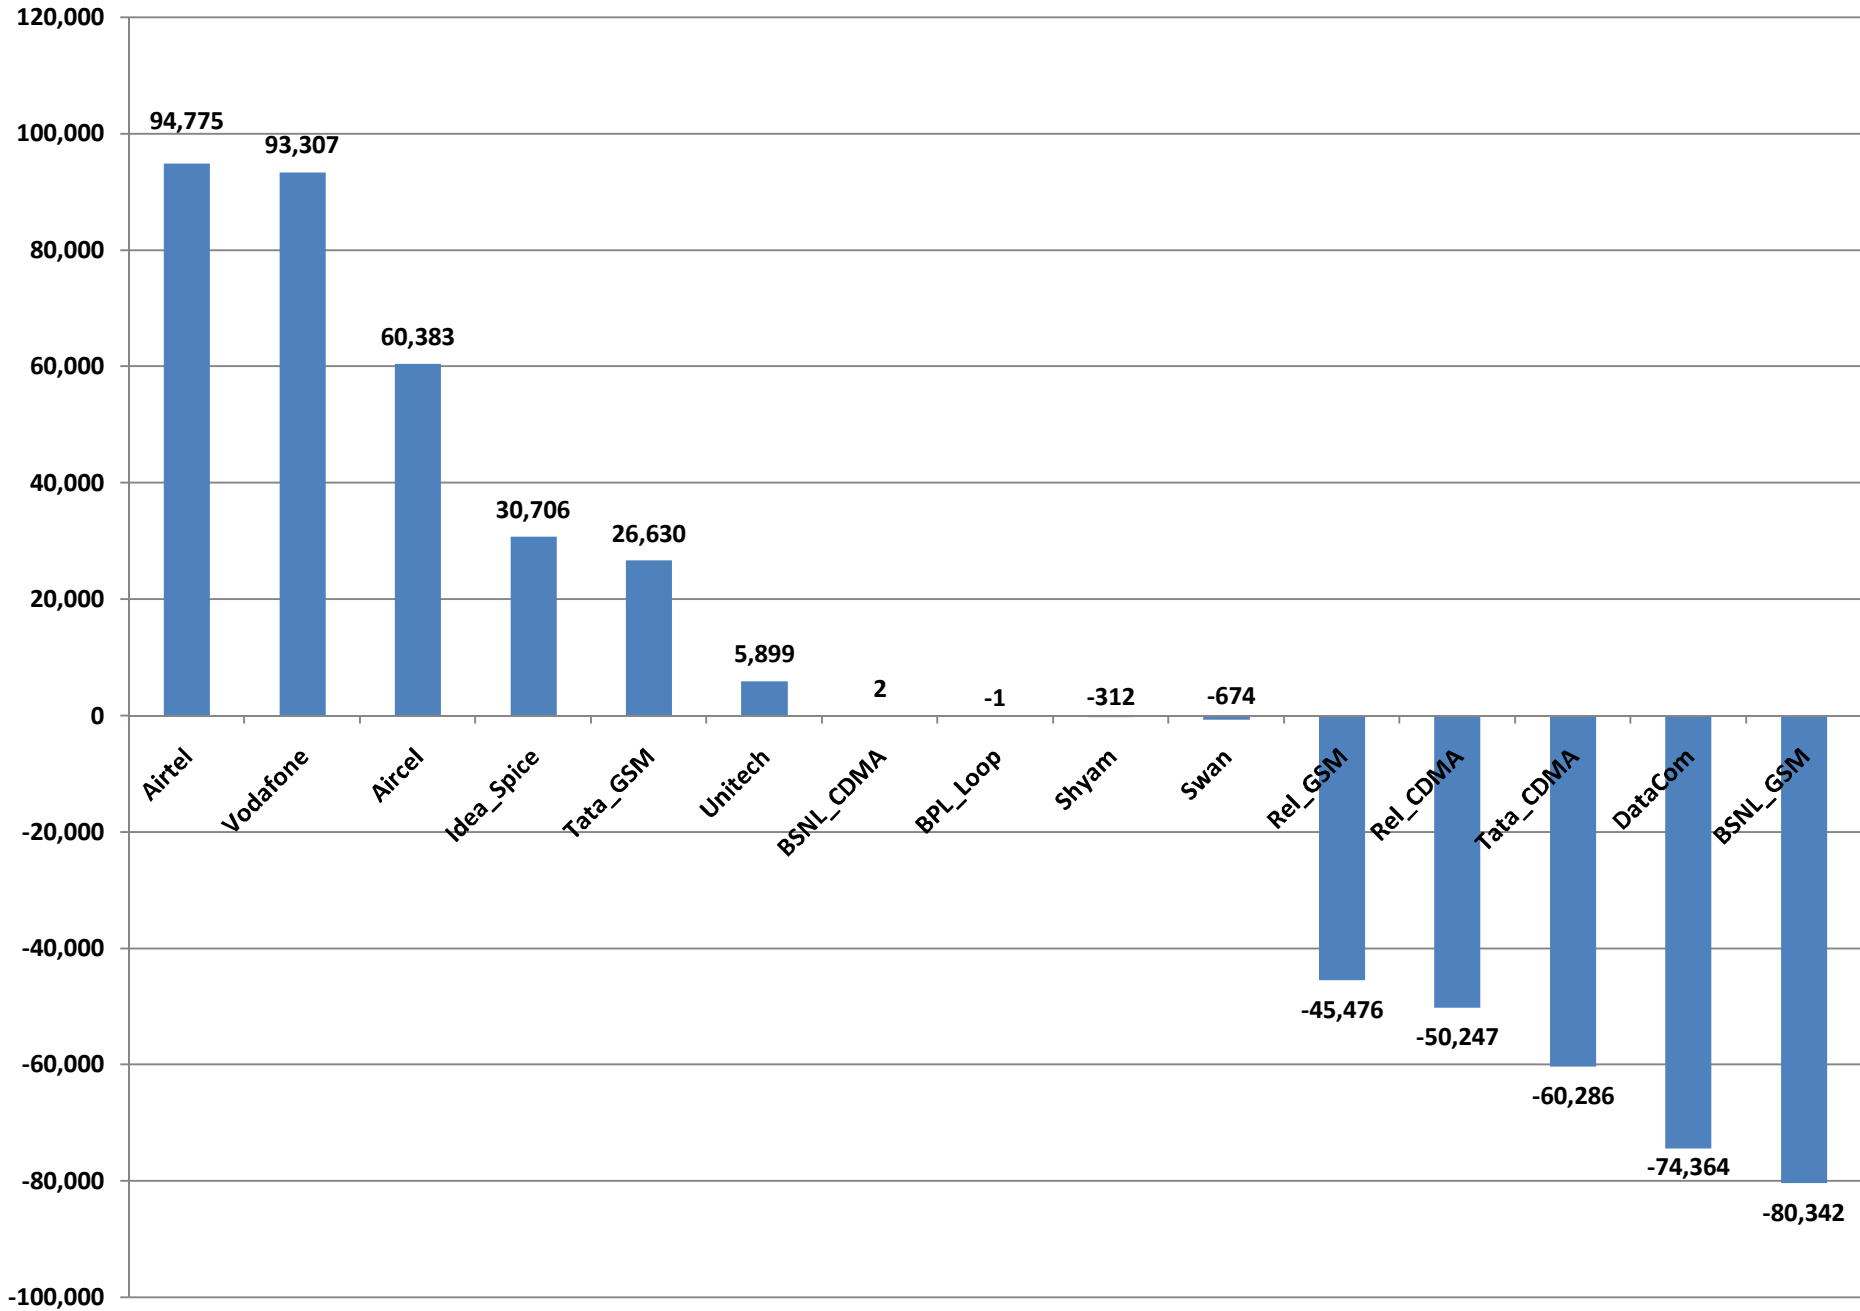

Gujarat MNP Status as on 30.11.2011