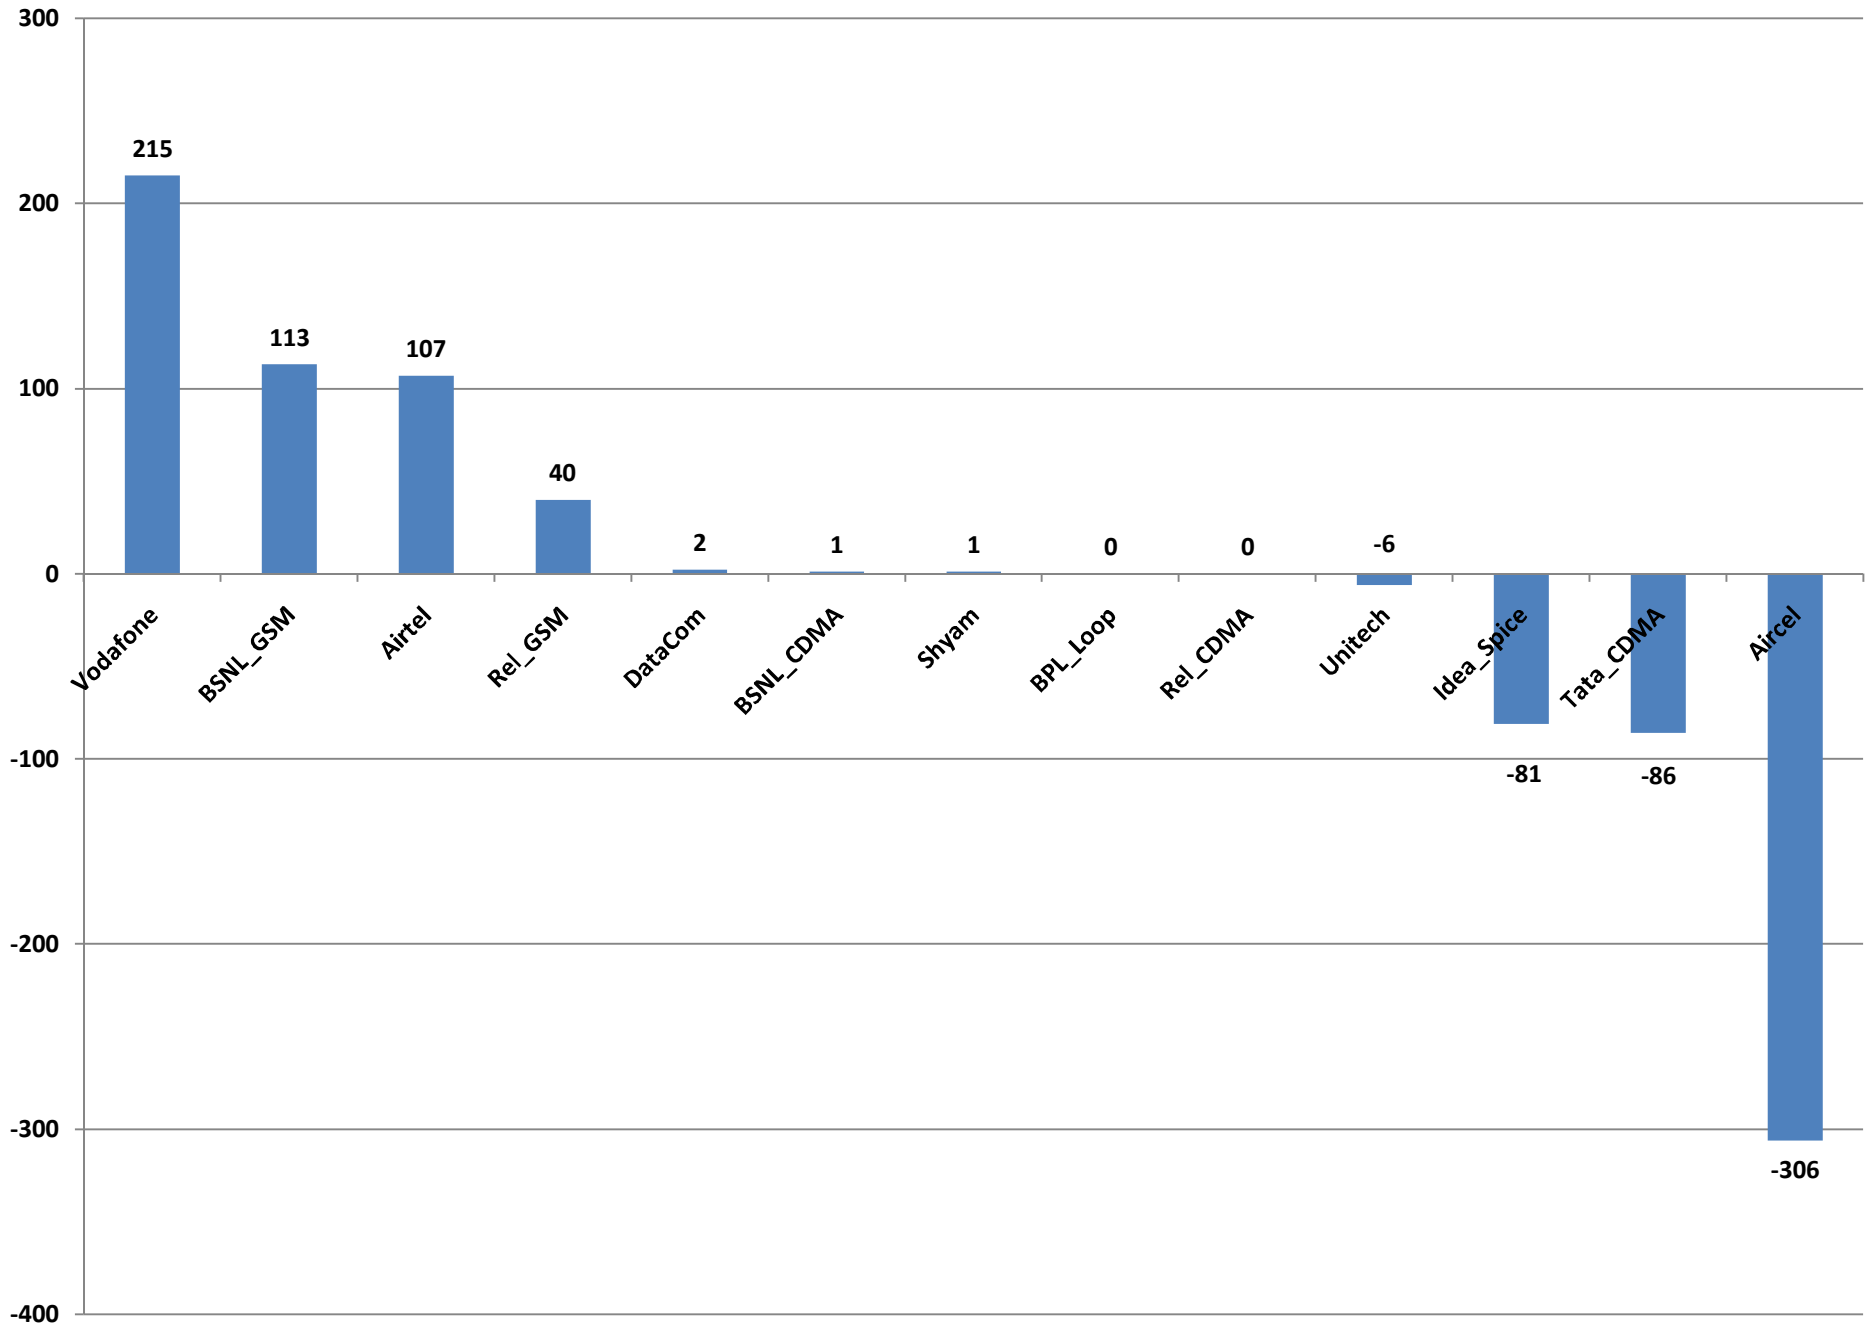

Jammu & Kashmir MNP Status as on 30.11.2011