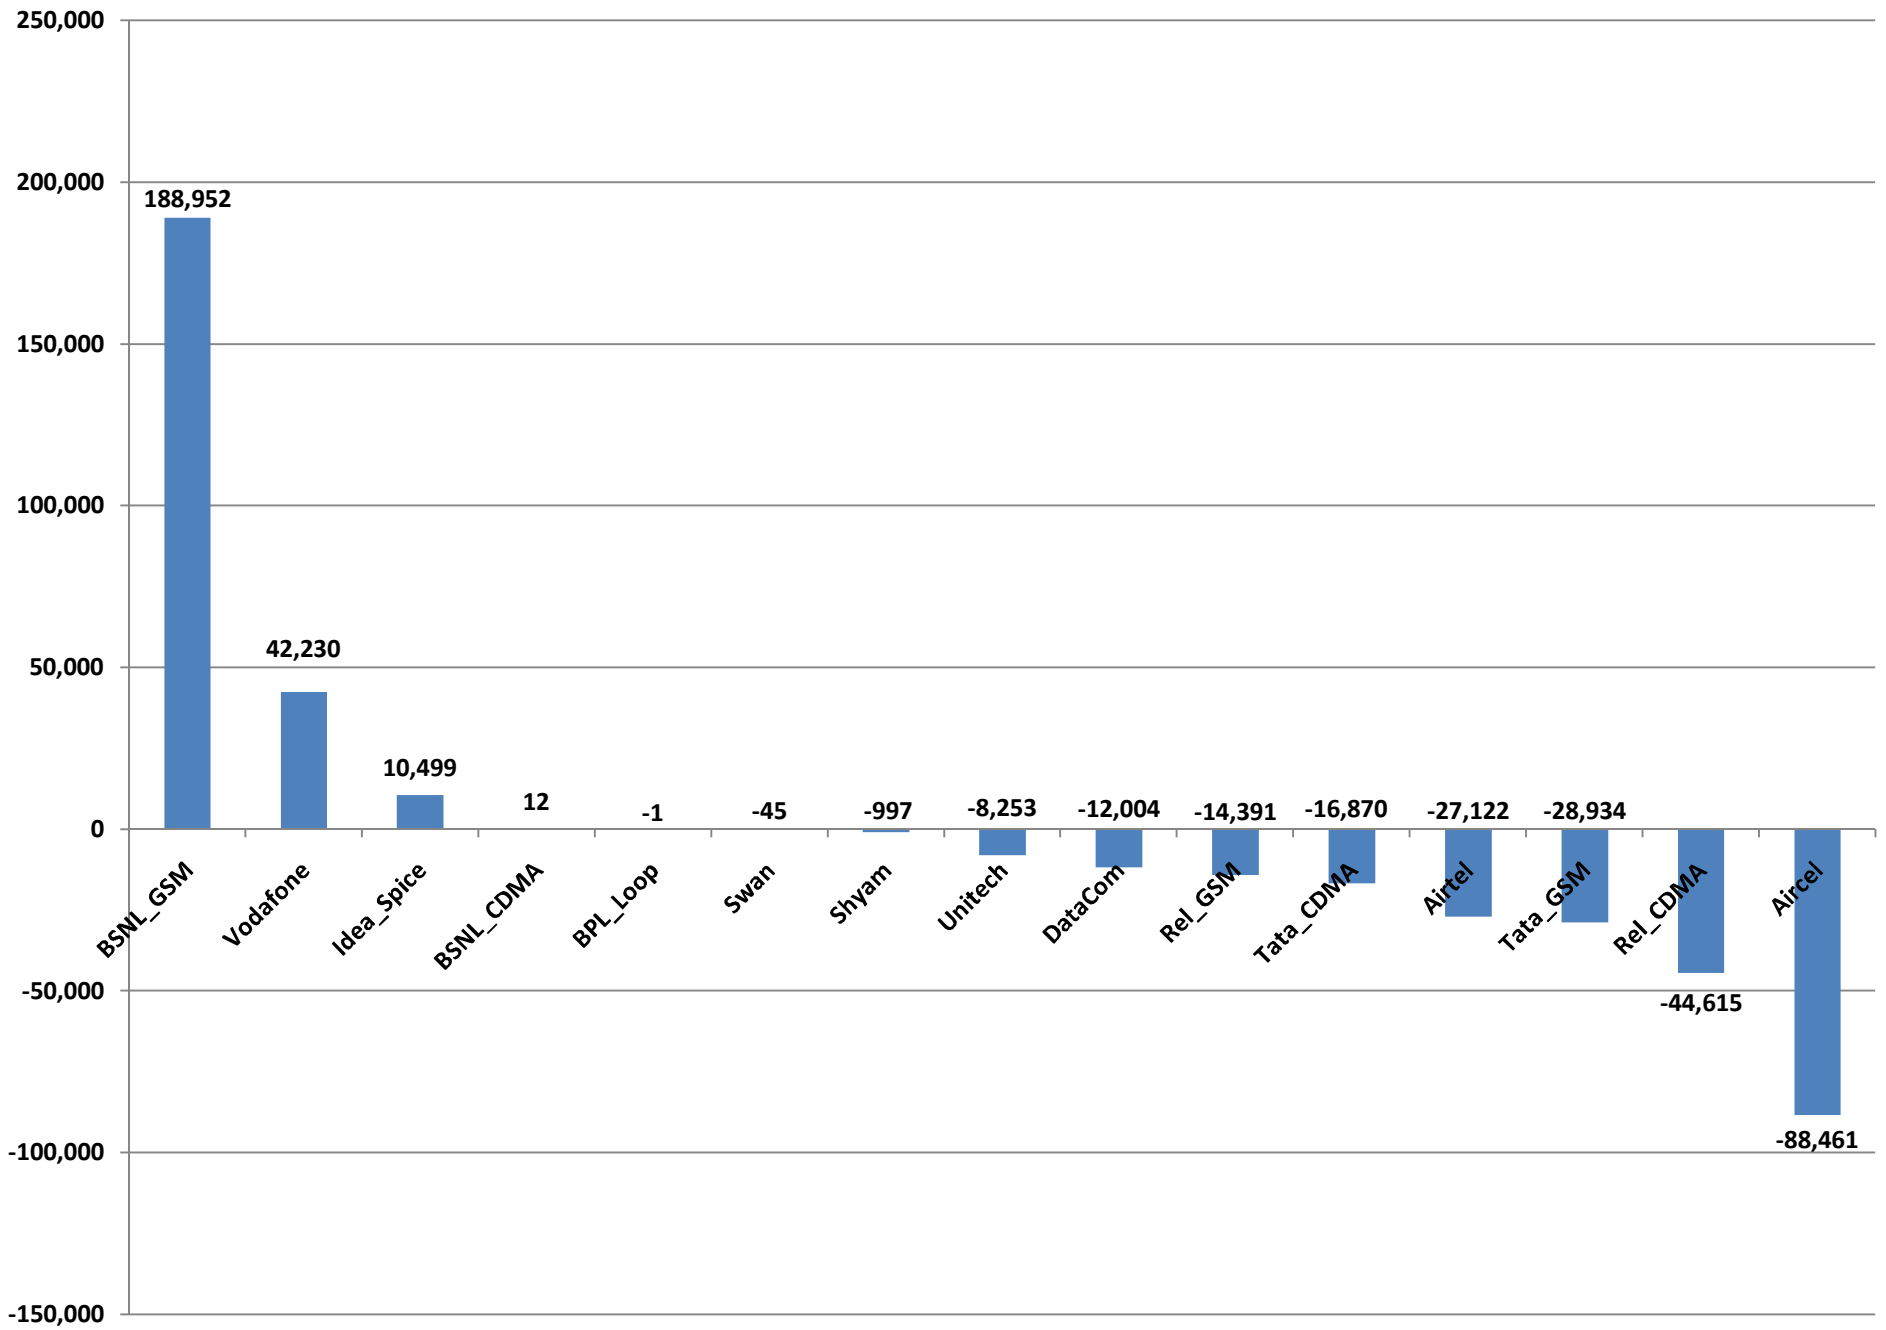

Kerala MNP Status as on 30.11.2011