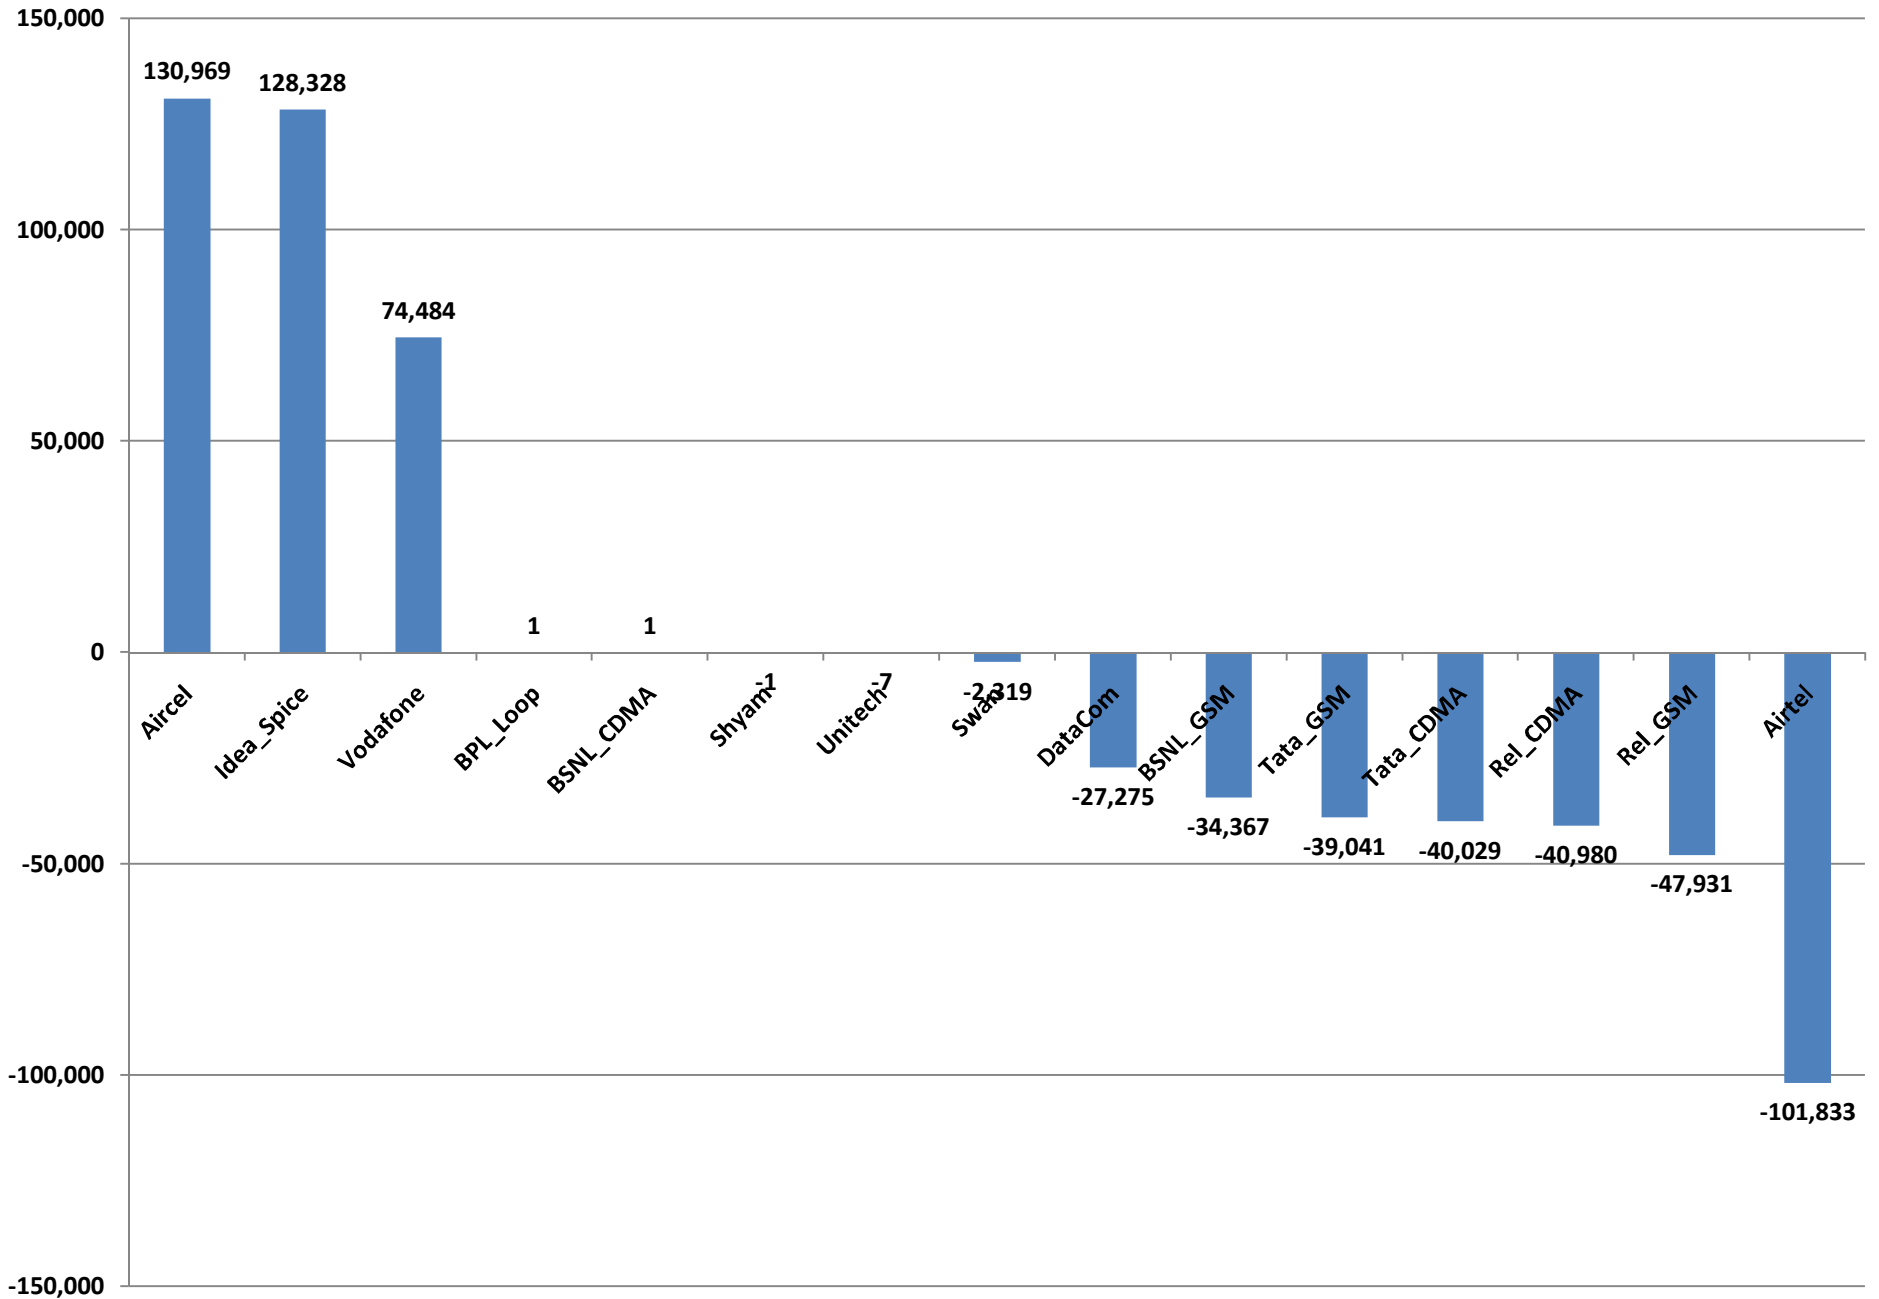

Madhya Pradesh & Chhattisgarh MNP Status as on 30.11.2011