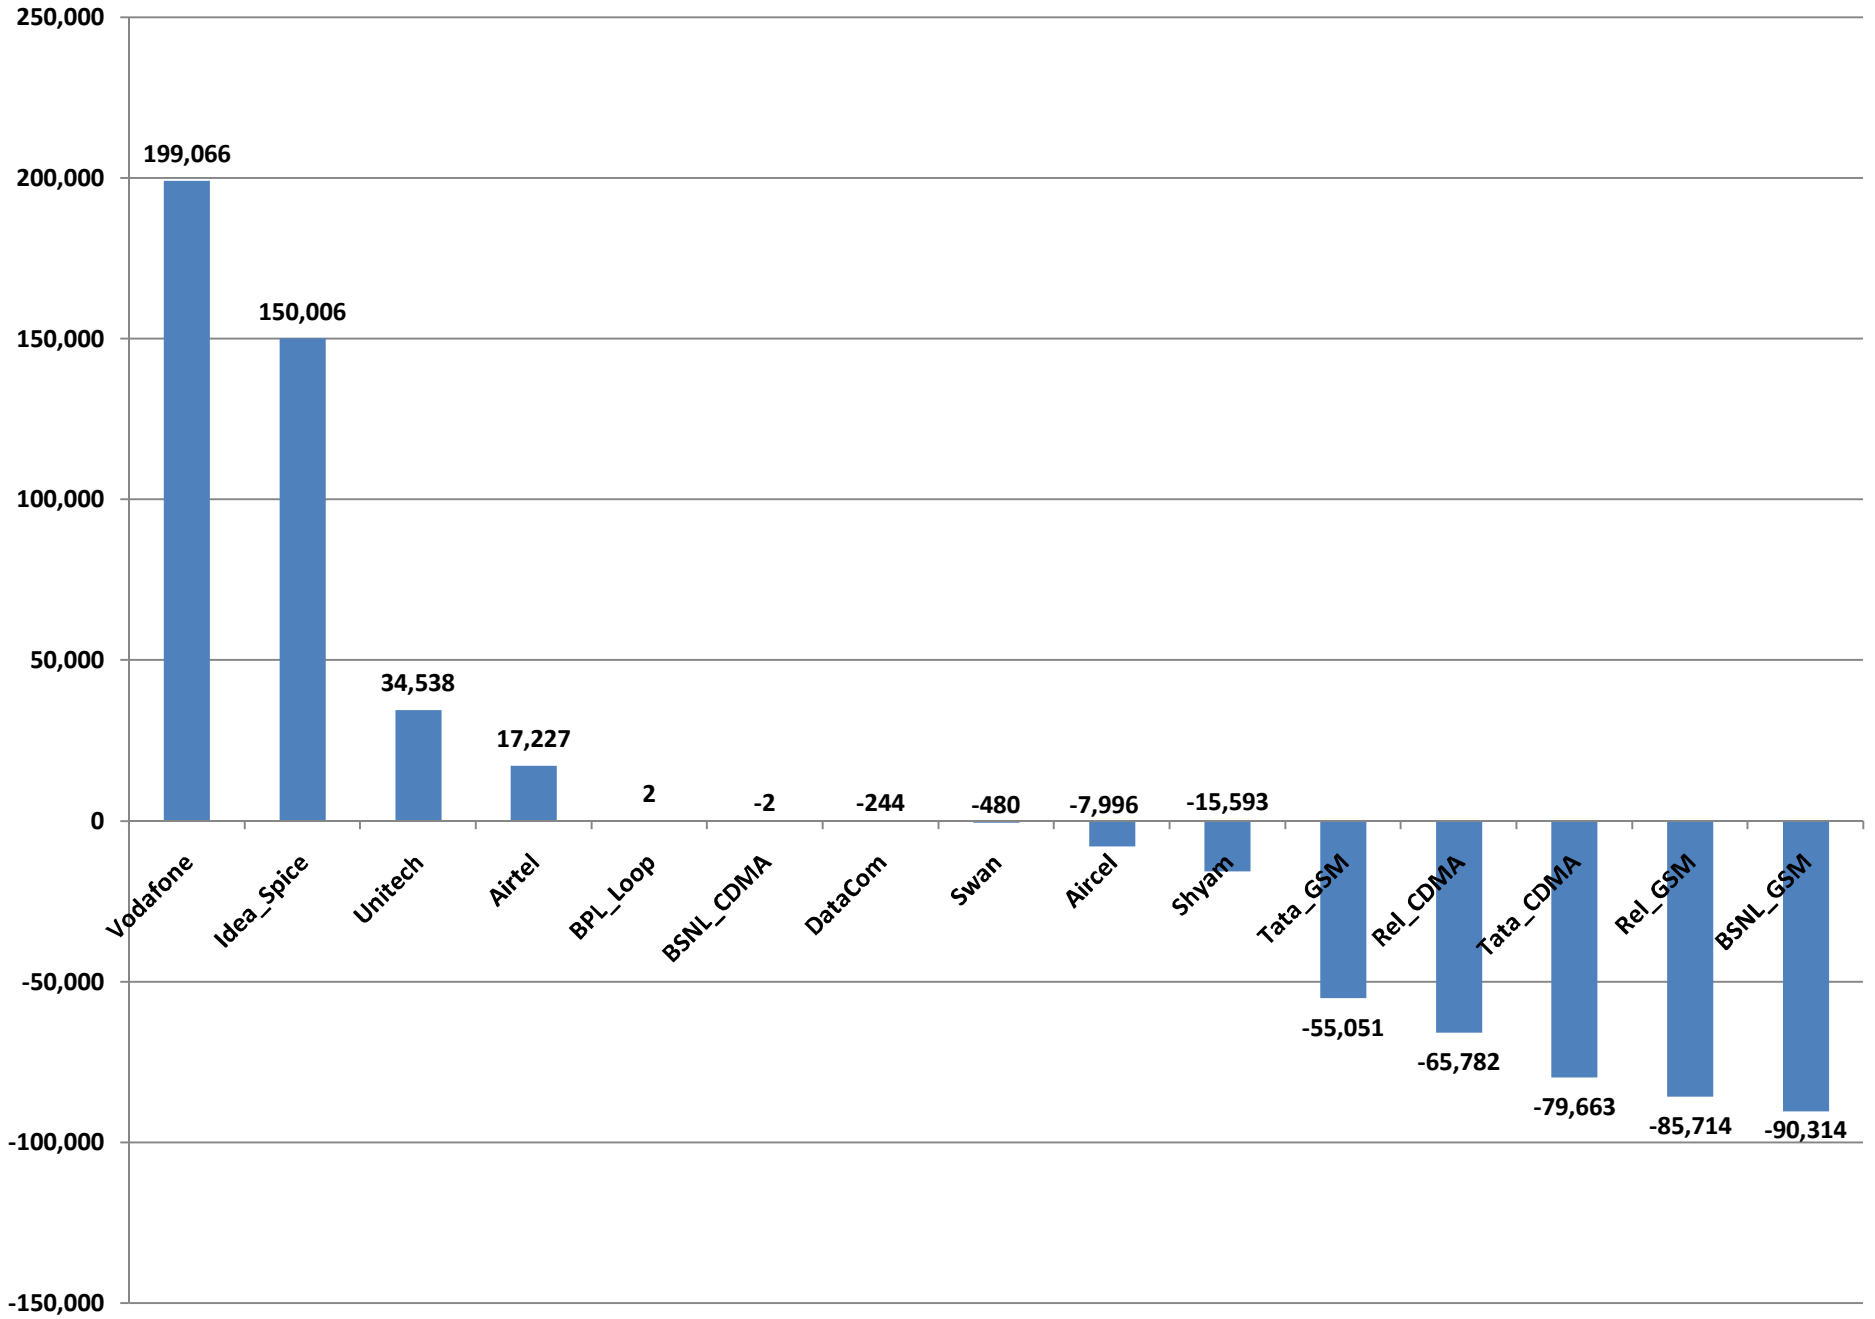

Maharashtra MNP Status as on 30.11.2011