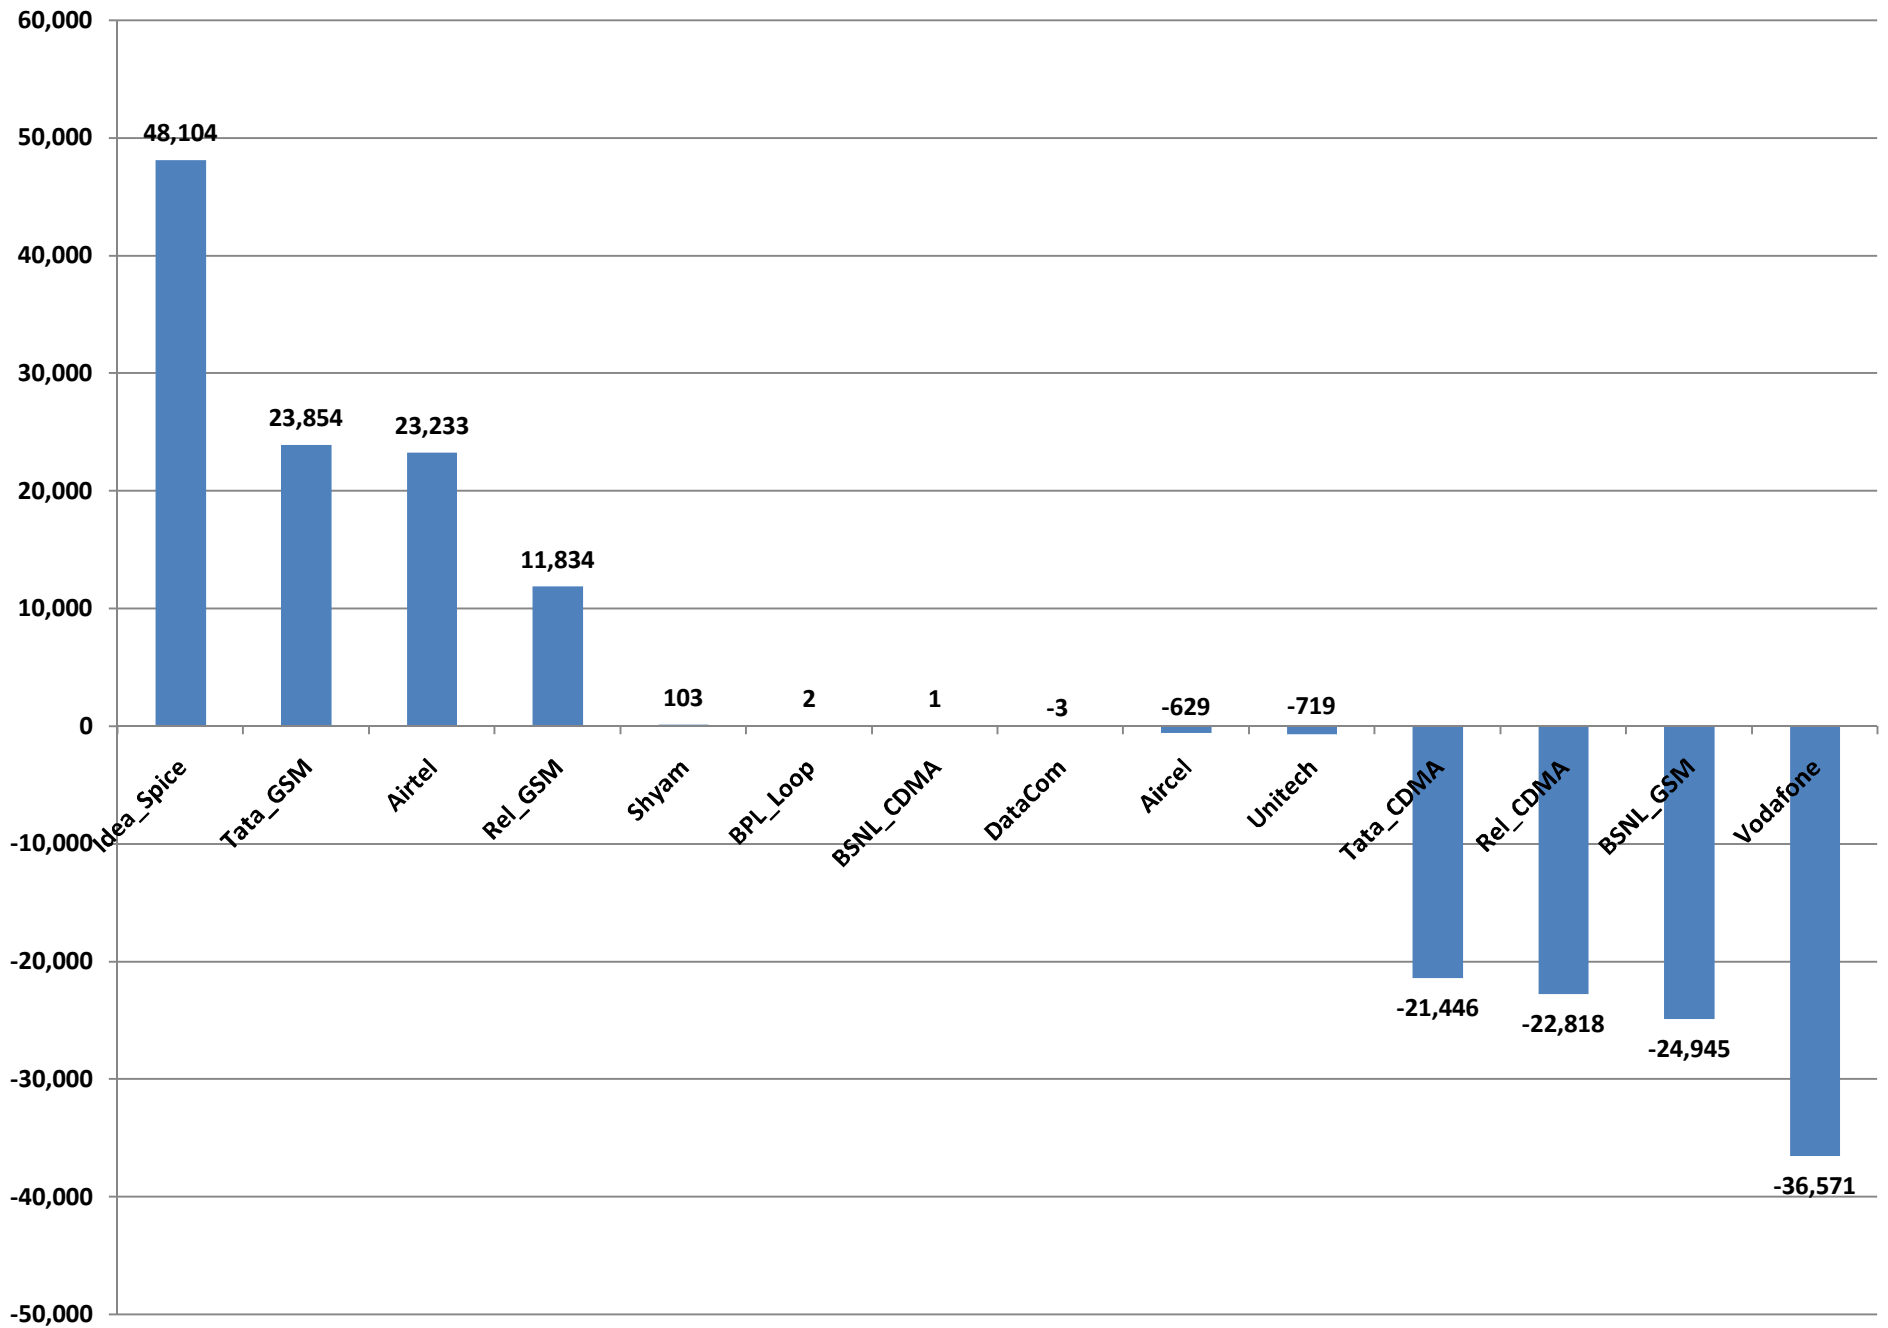

Kolkatta TD MNP Status as on 30.11.2011