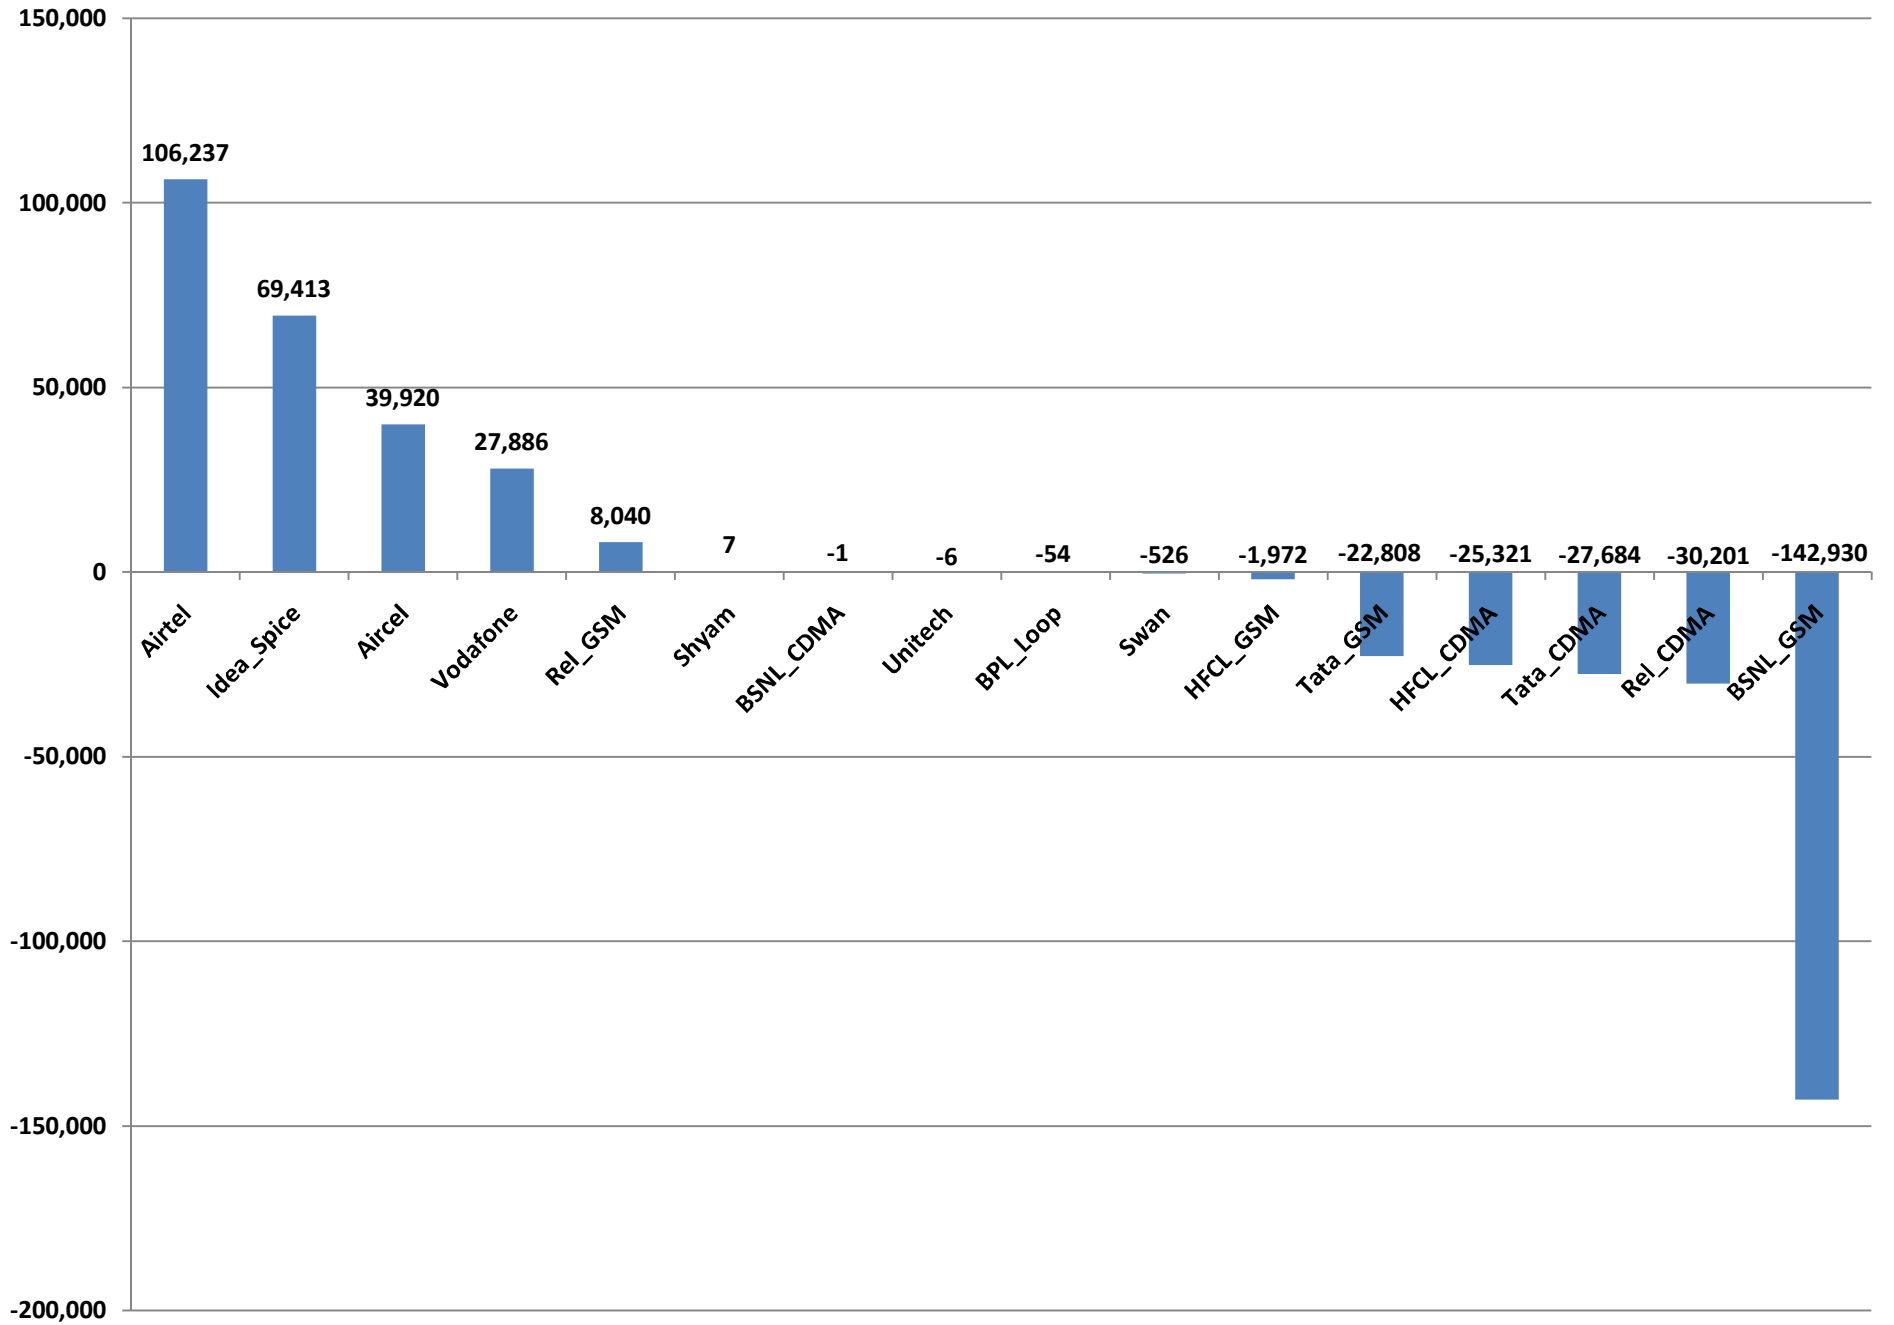

Punjab MNP Status as on 30.11.2011