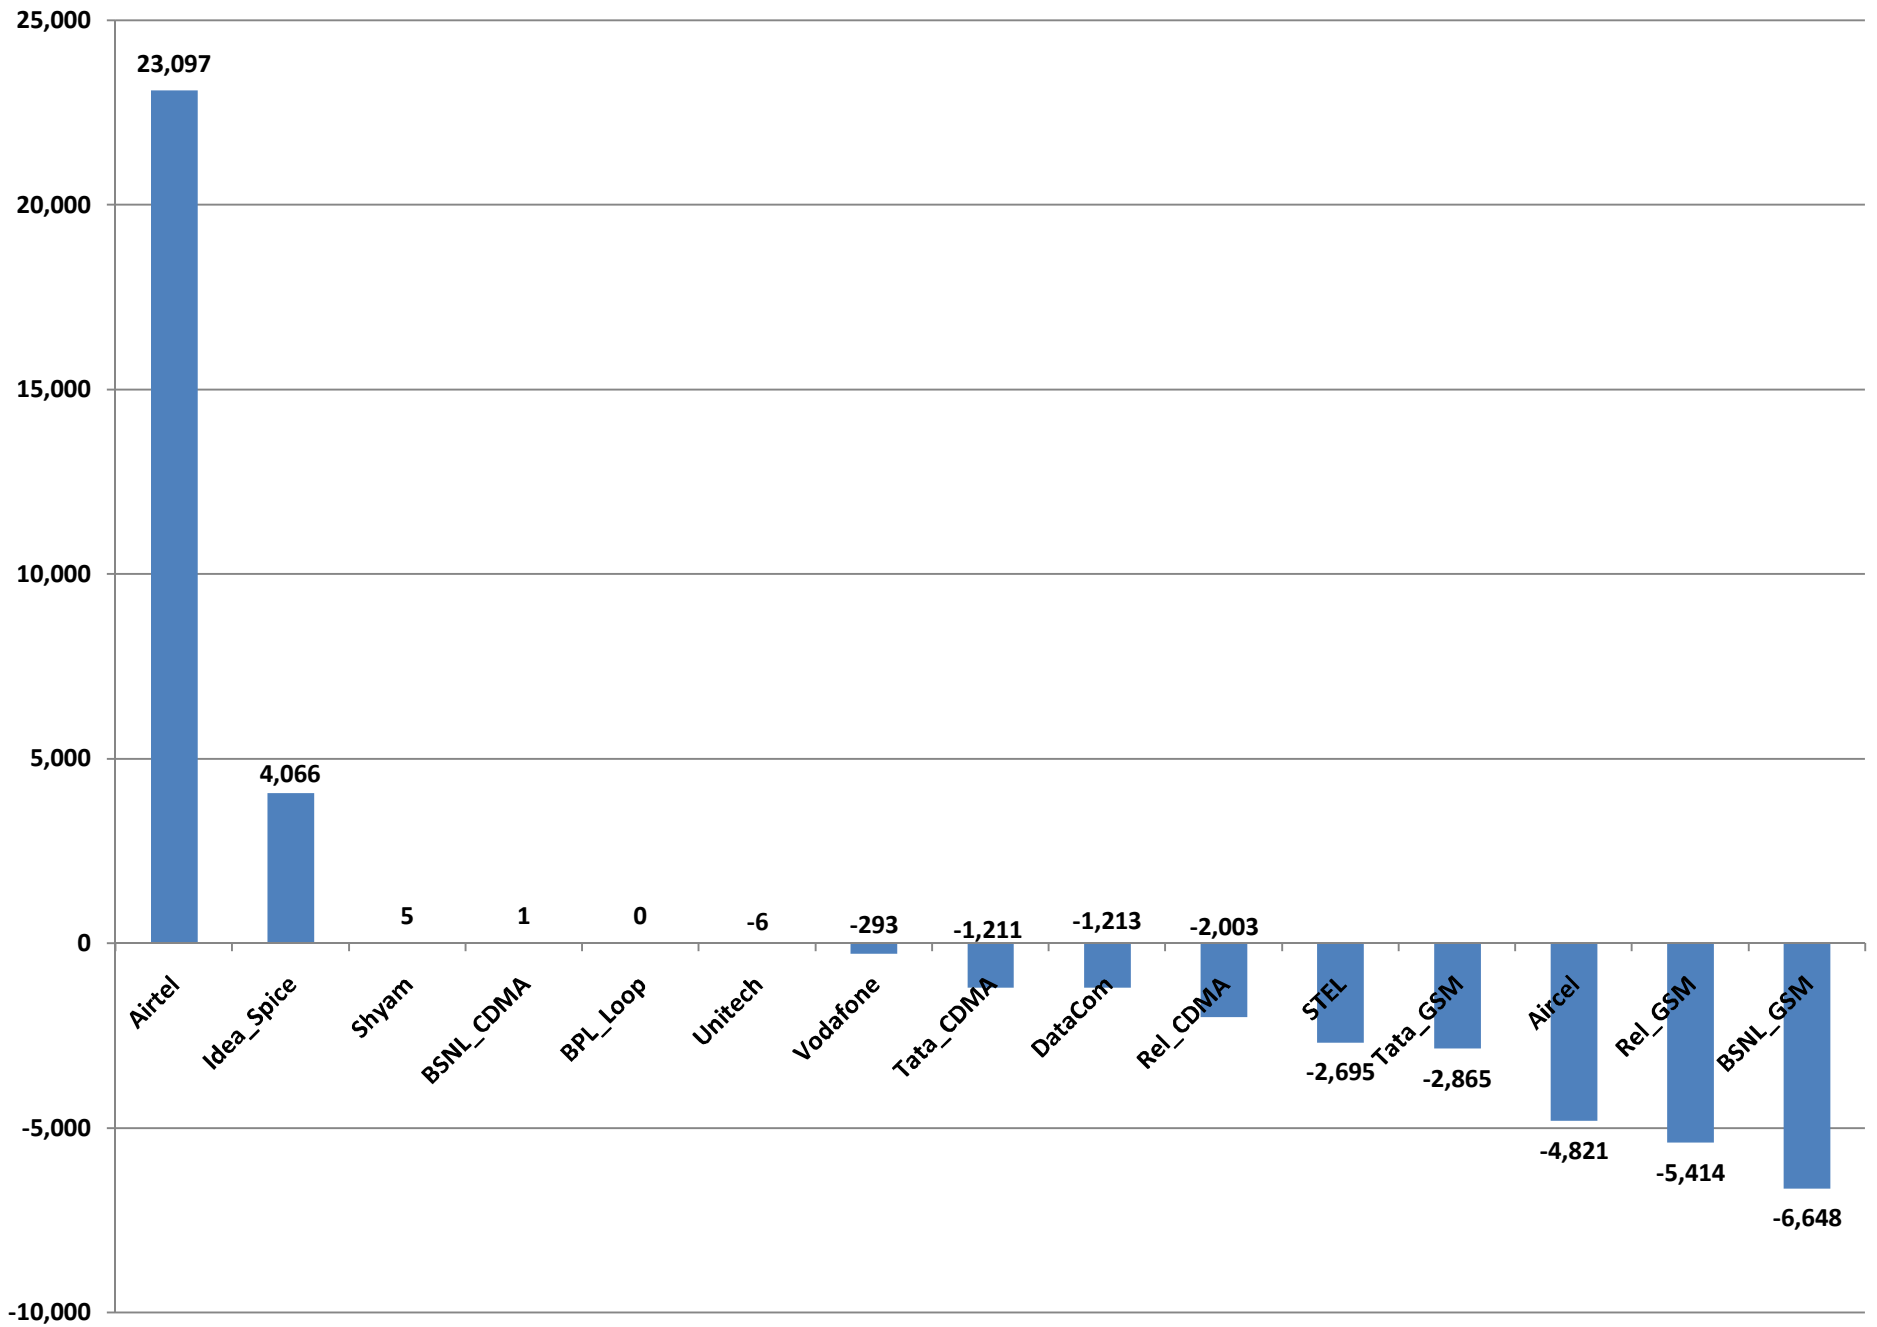

Himachal Pradesh MNP Status as on 30.11.2011