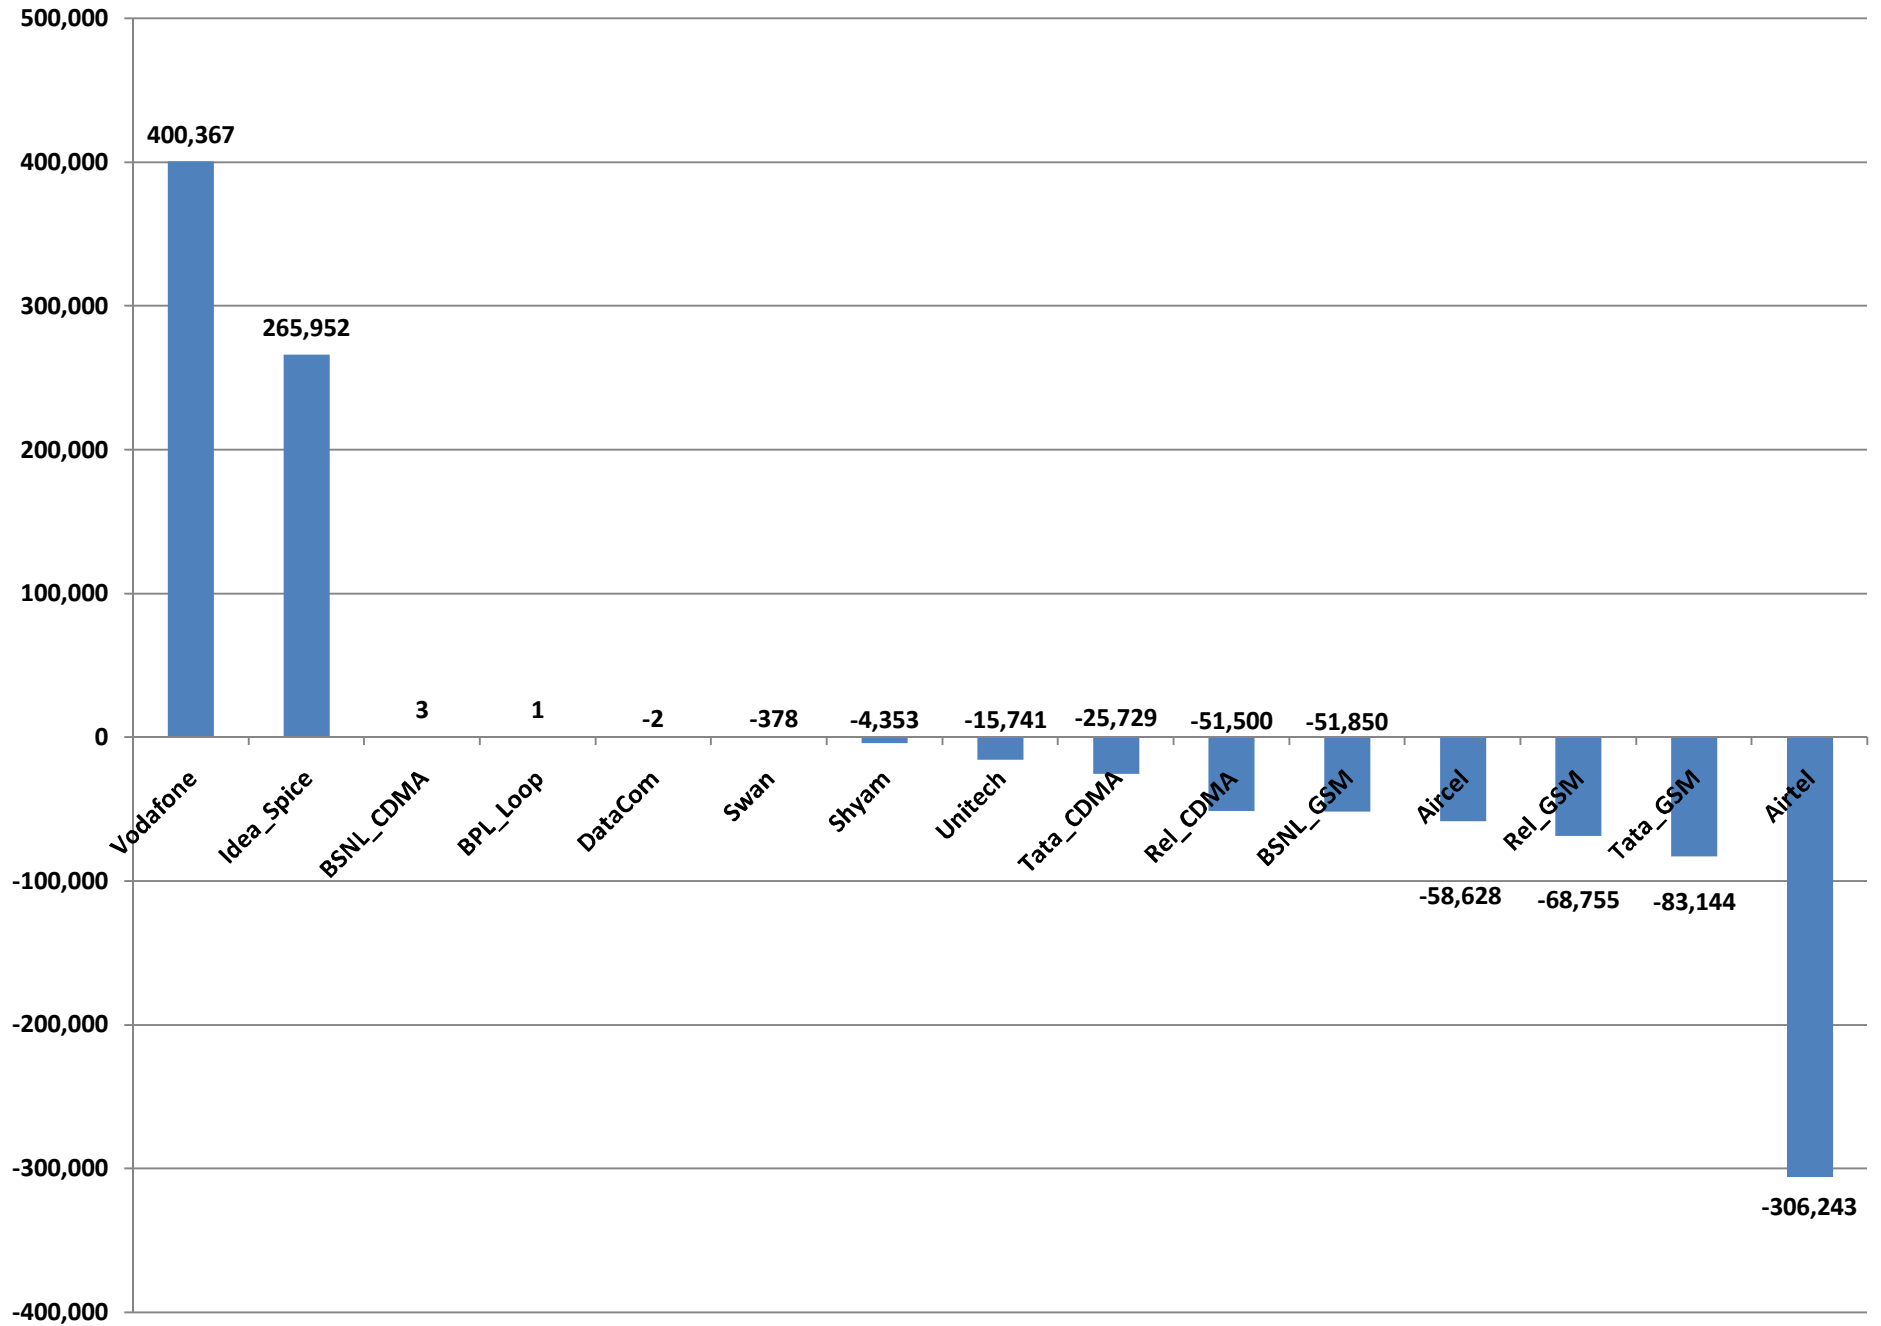

Karnataka MNP Status as on 30.11.2011