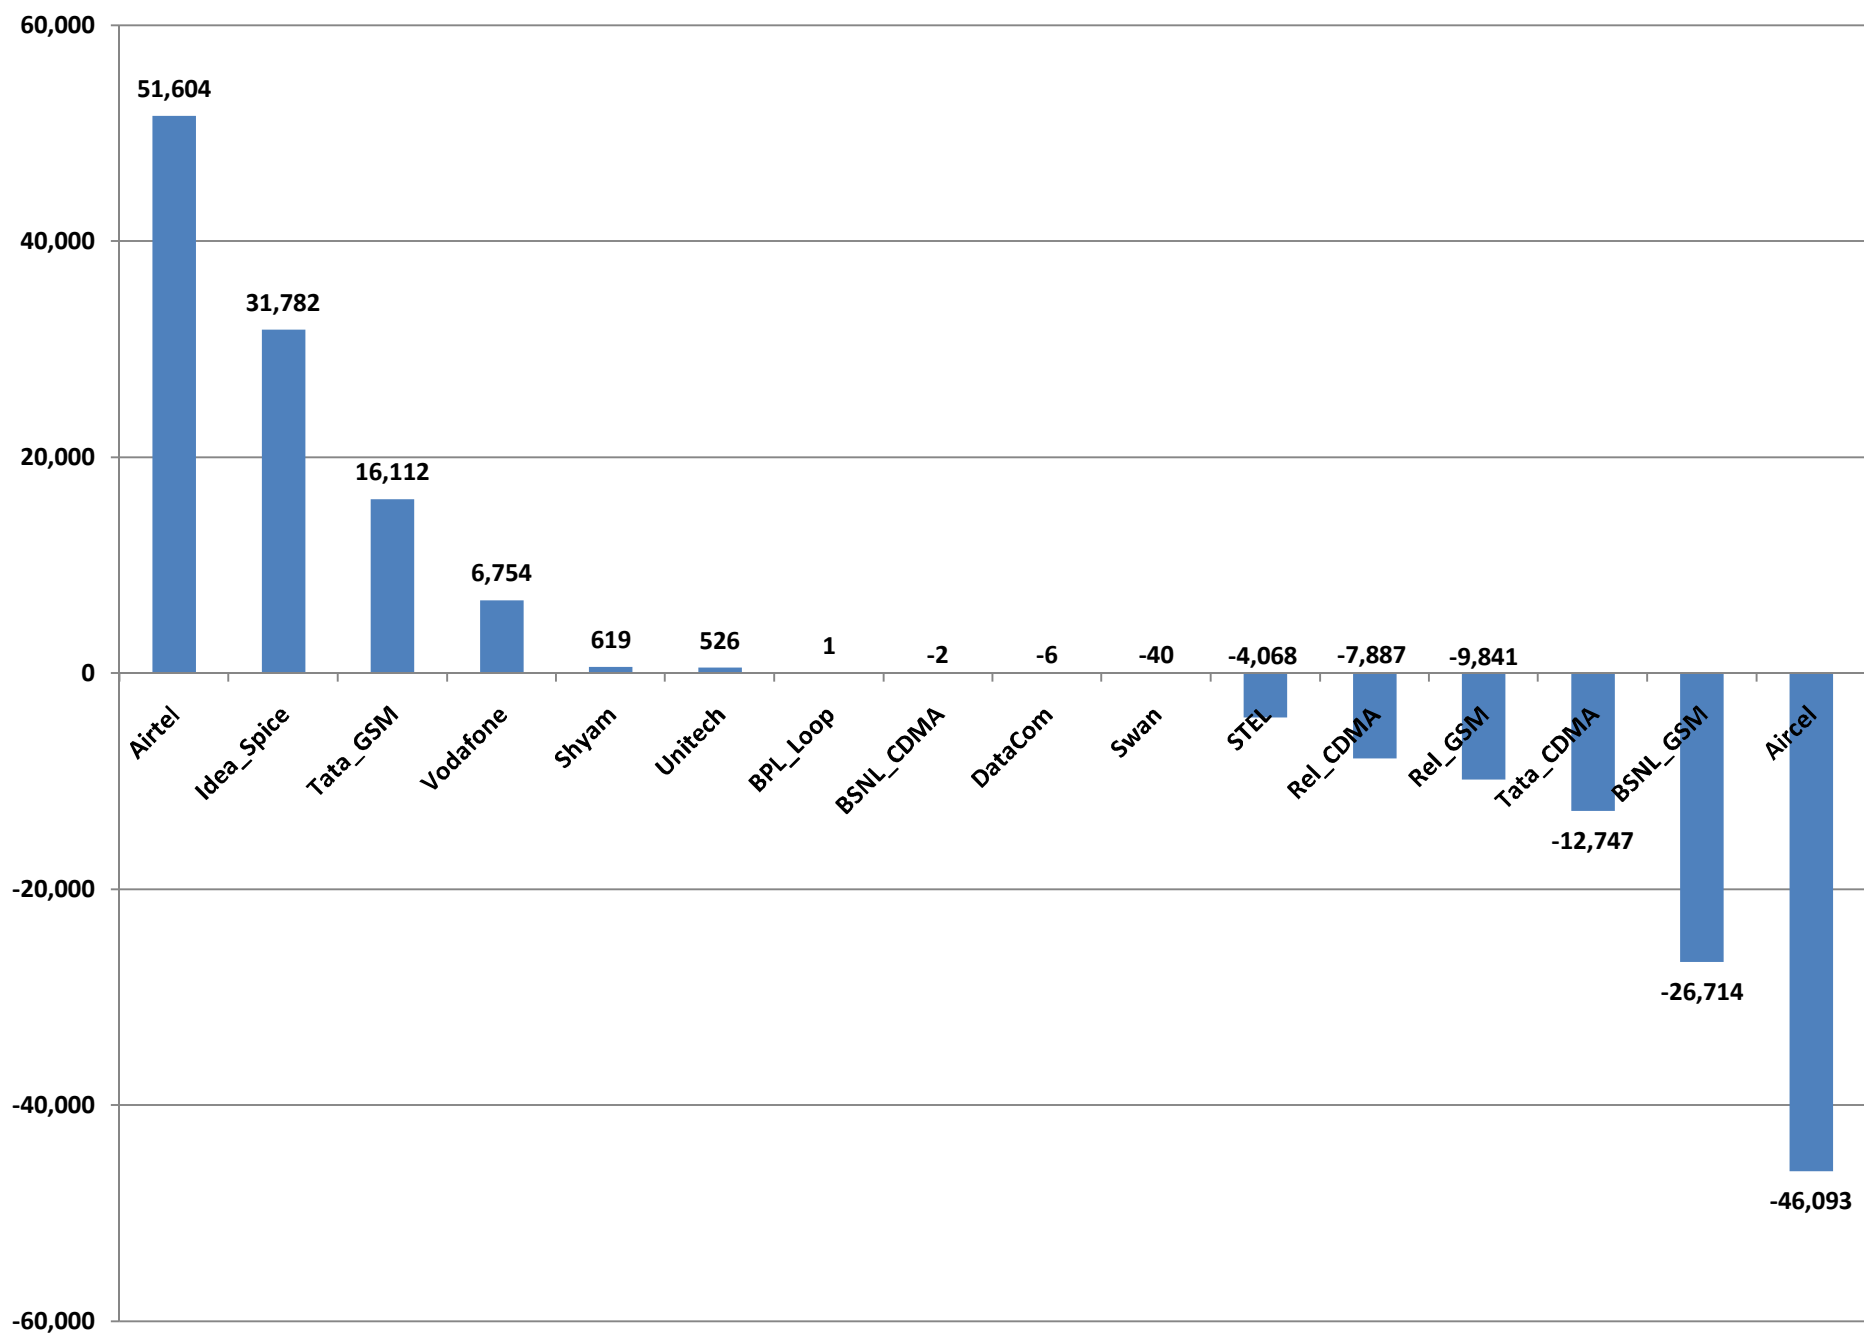

Bihar MNP Status as on 30.11.2011